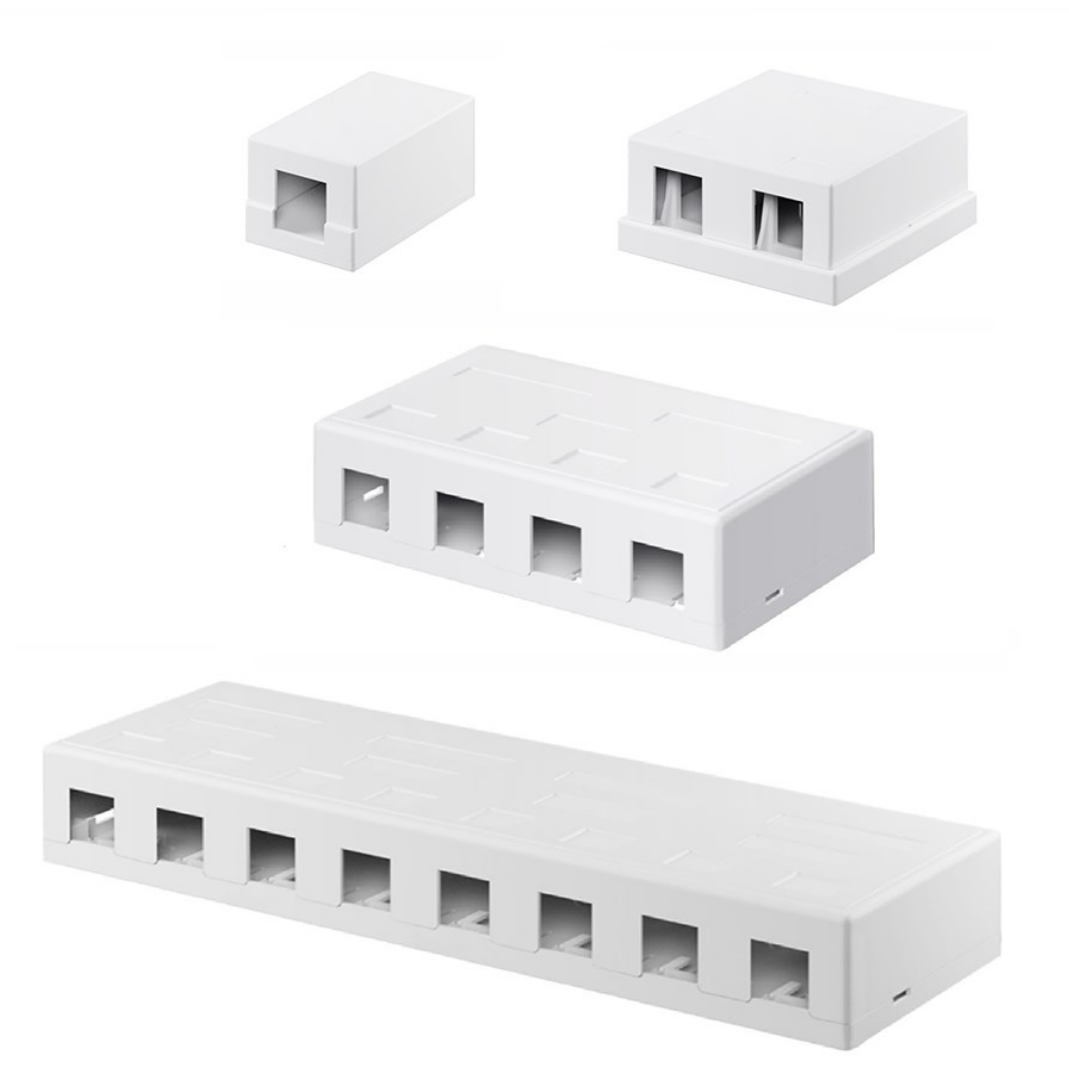

SURFACE MOUNT KEYSTONE OUTLETS

Technical information

Features:

- ◆ Surface mounting keystone outlets
- ◆ Suitable for mounting on any flat surface
- ◆ Suitable for use with a wide range of keystone jacks
- ◆ Clip on lid
- ◆ Available with 1, 2, 4 or 8 ports
- ◆ Keystone jacks to be ordered separately

Material

Housing

ABS UL94V-0

Part Numbers

Item	Description	Ports	Dimensions	Colour
829026	Surface Mount Keystone Outlet	1Port	59x36x29mm	White
829027	Surface Mount Keystone Outlet	2Port	59x62x29mm	White
825356	Surface Mount Keystone Outlet	4Port	84x114x30mm	White
825357	Surface Mount Keystone Outlet	8Port	94x218x31mm	White