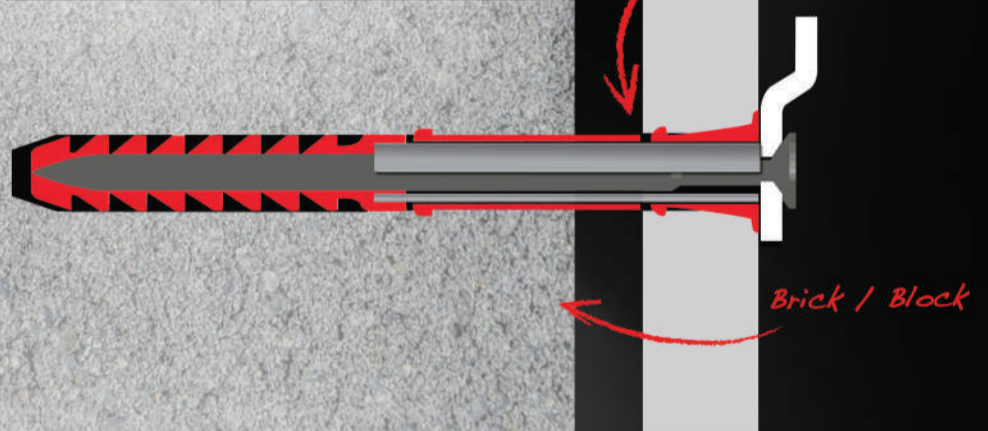

COREFIX

Fixing Heavy Stuff to Dot & Dab

Suitable for plasterboard over all types of brick and block.
Tested to **100kg** safe working load.

Available from quality stockist & retailers.
Search 'Corefix' for technical info & more

METEX
Innovation for Construction®

COREFIX

Fixing Heavy Stuff to Dot & Dab

Suitable for plasterboard over all types of brick and block.

Tested to
100KG
Safe Working Load

Drill 10mm

Tap Plug

Tap Core