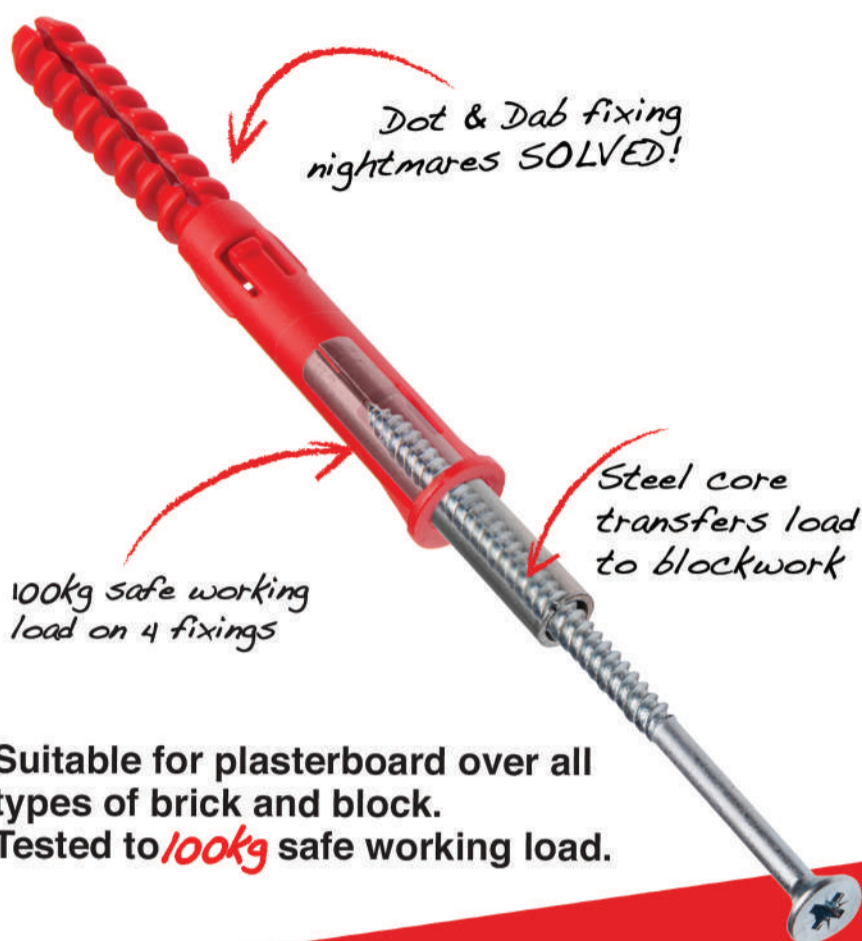

COREFIX

Fixing Heavy Stuff to Dot & Dab

Suitable for plasterboard over all types of brick and block.
Tested to **100kg** safe working load.

Available from quality stockist & retailers.
Search 'Corefix' for technical info & more

METEX
Innovation for Construction®

COREFIX

Fixing Heavy Stuff to Dot & Dab

Suitable for plasterboard over all types of brick and block.

Tested to
100KG
Safe Working Load

Drill 10mm

Tap Plug

Tap Core

Screw

METEX
Innovation for Construction®

Available from quality stockist & retailers. Search 'Corefix' for technical info & more