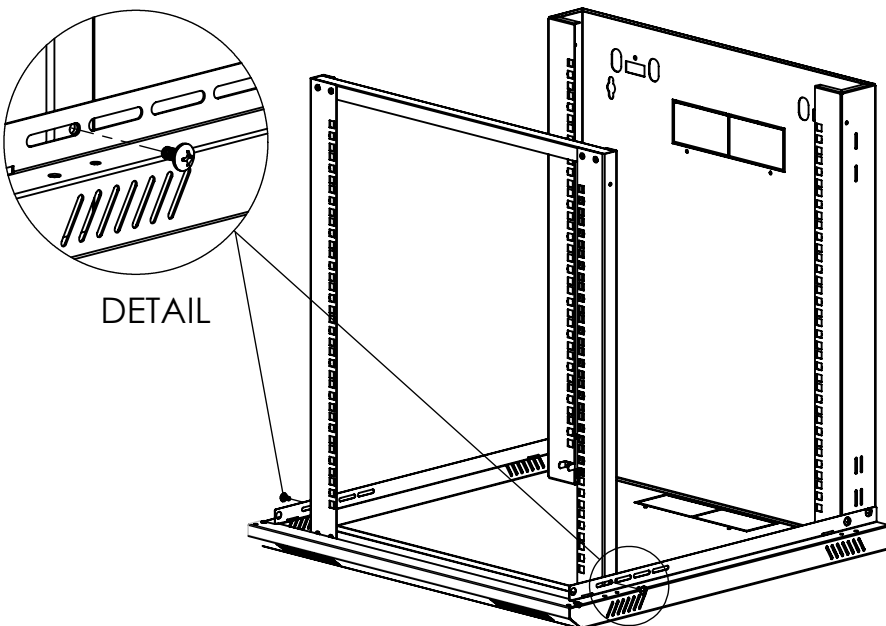

2

DETAIL

1 PCS.
REAR MODULE

4 PCS.
5,25x8 screw

4 pcs 5.25x8 special steel sheet fixing screw- fix the rear module to the base panel

3

DETAIL

1 PCS.
19" rail module

2 PCS.
5,25x8 screw

2 pcs 5.25x8 special steel sheet fixing screw-used for 19" rail module to be fixed to the base panel

4 3 2 1

1 PCS.
Top case

6 PCS.
5,25x8 screw

using 6 pcs 5,25x80 special steel sheet fixing screw- fix the top panel and 19" rail module to top panel

4 pcs Pull & release pins to be inserted to top and bottom panel as shown

4 PCS.
Pull & release pins

Side panels to be fitted as shown in A - position the tabs on the base panel, then close to the top panel B as shown.