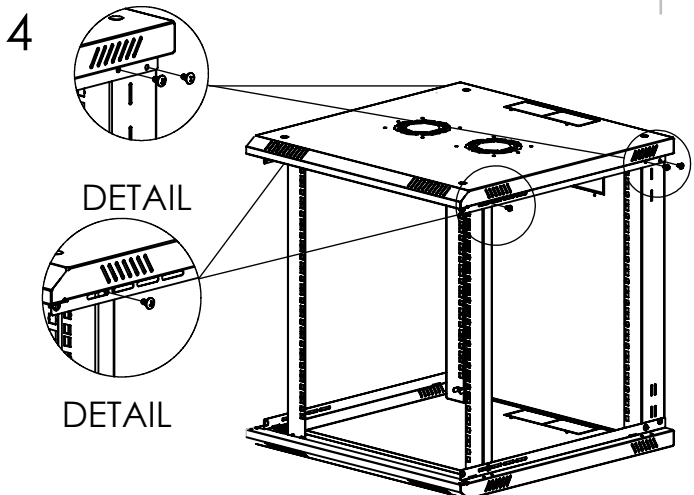

2

DETAIL

1 PCS.
REAR MODULE

4 PCS.
5,25x8 screw

4 pcs 5.25x8 special steel sheet fixing screw- fix the rear module to the base panel

3

DETAIL

1 PCS.
19" rail module

2 PCS.
5,25x8 screw

2 pcs 5.25x8 special steel sheet fixing screw-used for 19" rail module to be fixed to the base panel

4 3 2 1

1 PCS.
Top case

6 PCS.
5,25x8 screw

using 6 pcs 5,25x80 special steel sheet fixing screw- fix the top panel and 19" rail module to top panel

4 pcs Pull & release pins to be inserted to top and bottom panel as shown

4 PCS.
Pull & release pins

Side panels to be fitted as shown in A - position the tabs on the base panel, then close to the top panel B as shown.