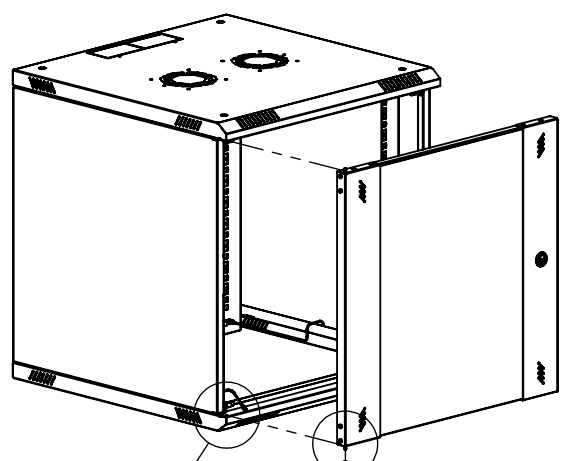

2 PCS.
5,25x8 screw

2 pcs 5.25x8 special steel sheet fixing screw-used for 19" rail module to be fixed to the base panel

4 3 2 1

1 PCS.
Top case

6 PCS.
5,25x8 screw

using 6 pcs 5,25x80 special steel sheet fixing screw- fix the top panel and 19" rail module to top panel

4 pcs Pull & release pins to be inserted to top and bottom panel as shown

4 PCS.
Pull & release pins

Side panels to be fitted as shown in A - position the tabs on the base panel, then close to the top panel B as shown.

2 PCS.

4 3 2 1

4 3 2 1

F
E
D
C
B
A

To open side panels- as shown on A- open from the front with an angle and slide it out as shown on B

7

Glass Door

DETAIL