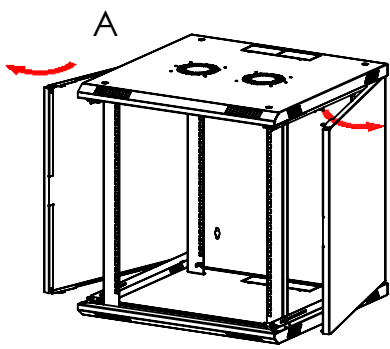

2 PCS.
5,25x8 screw

2 pcs 5.25x8 special steel sheet fixing screw-used for 19" rail module to be fixed to the base panel

4 3 2 1

1 PCS.
Top case

6 PCS.
5,25x8 screw

using 6 pcs 5,25x80 special steel sheet fixing screw- fix the top panel and 19" rail module to top panel

4 pcs Pull & release pins to be inserted to top and bottom panel as shown

4 PCS.
Pull & release pins

Side panels to be fitted as shown in A - position the tabs on the base panel, then close to the top panel B as shown.

2 PCS.

4 3 2 1

4 3 2 1

F
E
D
C
B
A

To open side panels- as shown on A- open from the front with an angle and slide it out as shown on B

7

Glass Door

DETAIL