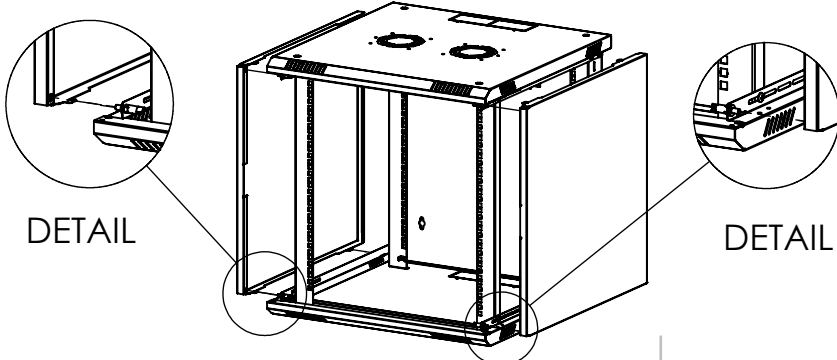

2 PCS.
5,25x8 screw

2 pcs 5.25x8 special steel sheet fixing screw-used for 19" rail module to be fixed to the base panel

4 3 2 1

1 PCS.
Top case

6 PCS.
5,25x8 screw

using 6 pcs 5,25x80 special steel sheet fixing screw- fix the top panel and 19" rail module to top panel

4 pcs Pull & release pins to be inserted to top and bottom panel as shown

4 PCS.
Pull & release pins

Side panels to be fitted as shown in A - position the tabs on the base panel, then close to the top panel B as shown.