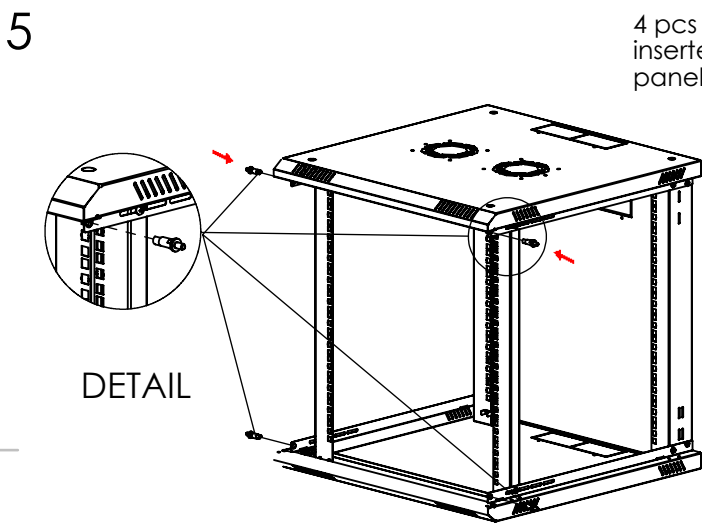

2

DETAIL

1 PCS.
REAR MODULE

4 PCS.
5,25x8 screw

4 pcs 5.25x8 special steel sheet fixing screw- fix the rear module to the base panel

3

DETAIL

1 PCS.
19" rail module

2 PCS.
5,25x8 screw

2 pcs 5.25x8 special steel sheet fixing screw-used for 19" rail module to be fixed to the base panel

4 3 2 1

1 PCS.
Top case

6 PCS.
5,25x8 screw

using 6 pcs 5,25x80 special steel sheet fixing screw- fix the top panel and 19" rail module to top panel

4 pcs Pull & release pins to be inserted to top and bottom panel as shown

4 PCS.
Pull & release pins

Side panels to be fitted as shown in A - position the tabs on the base panel, then close to the top panel B as shown.