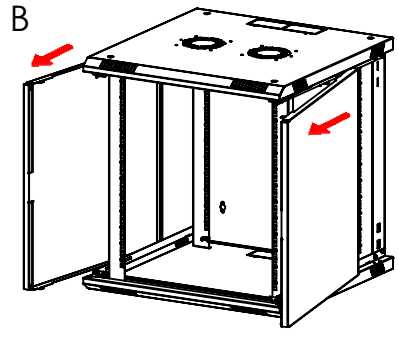

2 PCS.
5,25x8 screw

2 pcs 5.25x8 special steel sheet fixing screw-used for 19" rail module to be fixed to the base panel

4 3 2 1

1 PCS.
Top case

6 PCS.
5,25x8 screw

using 6 pcs 5,25x80 special steel sheet fixing screw- fix the top panel and 19" rail module to top panel

4 pcs Pull & release pins to be inserted to top and bottom panel as shown

4 PCS.
Pull & release pins

Side panels to be fitted as shown in A - position the tabs on the base panel, then close to the top panel B as shown.

2 PCS.

4 3 2 1

4 3 2 1

F
E
D
C
B
A

To open side panels- as shown on A- open from the front with an angle and slide it out as shown on B

7

Glass Door

DETAIL