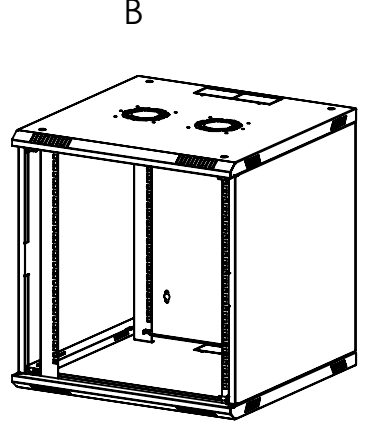

2

DETAIL

1 PCS.
REAR MODULE

4 PCS.
5,25x8 screw

4 pcs 5.25x8 special steel sheet fixing screw- fix the rear module to the base panel

3

DETAIL

1 PCS.
19" rail module

2 PCS.
5,25x8 screw

2 pcs 5.25x8 special steel sheet fixing screw-used for 19" rail module to be fixed to the base panel

4 3 2 1

1 PCS.
Top case

6 PCS.
5,25x8 screw

using 6 pcs 5,25x80 special steel sheet fixing screw- fix the top panel and 19" rail module to top panel

4 pcs Pull & release pins to be inserted to top and bottom panel as shown

4 PCS.
Pull & release pins

Side panels to be fitted as shown in A - position the tabs on the base panel, then close to the top panel B as shown.