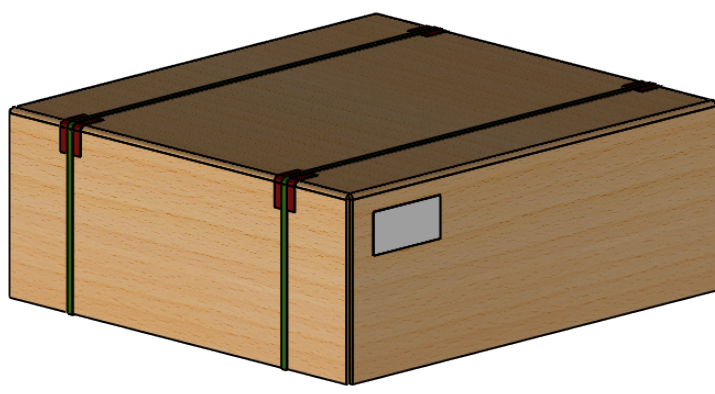

4

3

2

1

F

ULTIMA PROLINE WALL MOUNT CAB ASSEMBLY MANUAL

F

FLAT PACKED

E