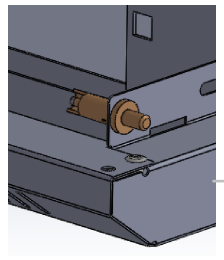

2

DETAIL

1 PCS.
REAR MODULE

4 PCS.
5,25x8 screw

4 pcs 5.25x8 special steel sheet fixing screw- fix the rear module to the base panel

3

DETAIL

1 PCS.
19" rail module

2 PCS.
5,25x8 screw

2 pcs 5.25x8 special steel sheet fixing screw-used for 19" rail module to be fixed to the base panel

4 3 2 1

1 PCS.
Top case

6 PCS.
5,25x8 screw

using 6 pcs 5,25x80 special steel sheet fixing screw- fix the top panel and 19" rail module to top panel

4 pcs Pull & release pins to be inserted to top and bottom panel as shown

4 PCS.
Pull & release pins

Side panels to be fitted as shown in A - position the tabs on the base panel, then close to the top panel B as shown.