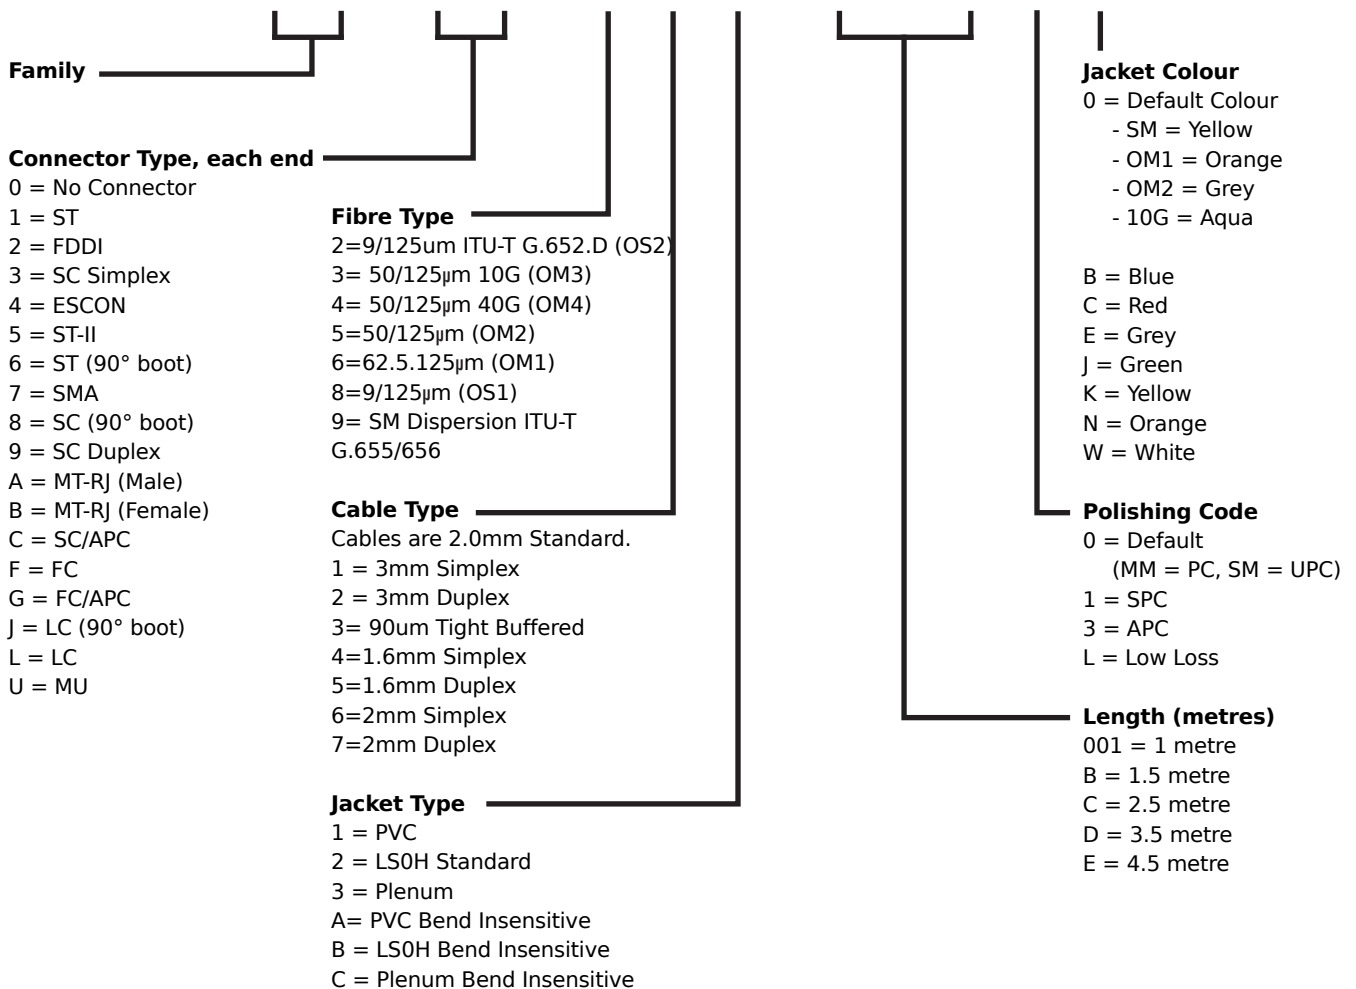

**Part No. Matrix** - Substitute the correct code number or letter to determine the assembly instruction

**9 1 . X X . X X X . X X X X X**

<b>Order No.</b>	<b>SAP No.</b>	<b>Description</b>
91.99.372.00100	Consult Molex	Optical Fibre Patchcord SC Duplex SC Duplex OM3 2mm 1 metre - LS0H Aqua
91.99.372.00200	Consult Molex	Optical Fibre Patchcord SC Duplex SC Duplex OM3 2mm 2 metre - LS0H Aqua
91.99.372.00300	Consult Molex	Optical Fibre Patchcord SC Duplex SC Duplex OM3 2mm 3 metre - LS0H Aqua
91.99.372.00500	Consult Molex	Optical Fibre Patchcord SC Duplex SC Duplex OM3 2mm 5 metre - LS0H Aqua
91.99.572.00100	Consult Molex	Optical Fibre Patchcord SC Duplex SC Duplex OM2 2mm 1 metre - LS0H Grey
91.99.572.00200	Consult Molex	Optical Fibre Patchcord SC Duplex SC Duplex OM2 2mm 2 metre - LS0H Grey
91.99.572.00300	Consult Molex	Optical Fibre Patchcord SC Duplex SC Duplex OM2 2mm 3 metre - LS0H Grey
91.99.572.00500	Consult Molex	Optical Fibre Patchcord SC Duplex SC Duplex OM2 2mm 5 metre - LS0H Grey
91.99.672.00100	Consult Molex	Optical Fibre Patchcord SC Duplex SC Duplex OM1 2mm 1 metre - LS0H Orange
91.99.672.00200	Consult Molex	Optical Fibre Patchcord SC Duplex SC Duplex OM1 2mm 2 metre - LS0H Orange
91.99.672.00300	Consult Molex	Optical Fibre Patchcord SC Duplex SC Duplex OM1 2mm 3 metre - LS0H Orange
91.99.672.00500	Consult Molex	Optical Fibre Patchcord SC Duplex SC Duplex OM1 2mm 5 metre - LS0H Orange
91.99.872.00100	Consult Molex	Optical Fibre Patchcord SC Duplex SC Duplex OS1 2mm 1 metre - LS0H Yellow
91.99.872.00200	Consult Molex	Optical Fibre Patchcord SC Duplex SC Duplex OS1 2mm 2 metre - LS0H Yellow
91.99.872.00300	Consult Molex	Optical Fibre Patchcord SC Duplex SC Duplex OS1 2mm 3 metre - LS0H Yellow
91.99.872.00500	Consult Molex	Optical Fibre Patchcord SC Duplex SC Duplex OS1 2mm 5 metre - LS0H Yellow
91.9L.372.00100	Consult Molex	Optical Fibre Patchcord SC Duplex LC Duplex OM3 2mm 1 metre - LS0H Aqua
91.9L.372.00200	Consult Molex	Optical Fibre Patchcord SC Duplex LC Duplex OM3 2mm 2 metre - LS0H Aqua
91.9L.372.00300	Consult Molex	Optical Fibre Patchcord SC Duplex LC Duplex OM3 2mm 3 metre - LS0H Aqua
91.9L.372.00500	Consult Molex	Optical Fibre Patchcord SC Duplex LC Duplex OM3 2mm 5 metre - LS0H Aqua
91.9L.572.00100	Consult Molex	Optical Fibre Patchcord SC Duplex LC Duplex OM2 2mm 1 metre - LS0H Grey
91.9L.572.00200	Consult Molex	Optical Fibre Patchcord SC Duplex LC Duplex OM2 2mm 2 metre - LS0H Grey
91.9L.572.00300	Consult Molex	Optical Fibre Patchcord SC Duplex LC Duplex OM2 2mm 3 metre - LS0H Grey
91.9L.572.00500	Consult Molex	Optical Fibre Patchcord SC Duplex LC Duplex OM2 2mm 5 metre - LS0H Grey
91.9L.672.00100	Consult Molex	Optical Fibre Patchcord SC Duplex LC Duplex OM1 2mm 1 metre - LS0H Orange
91.9L.672.00200	Consult Molex	Optical Fibre Patchcord SC Duplex LC Duplex OM1 2mm 2 metre - LS0H Orange
91.9L.672.00300	Consult Molex	Optical Fibre Patchcord SC Duplex LC Duplex OM1 2mm 3 metre - LS0H Orange
91.9L.672.00500	Consult Molex	Optical Fibre Patchcord SC Duplex LC Duplex OM1 2mm 5 metre - LS0H Orange
91.9L.872.00100	Consult Molex	Optical Fibre Patchcord SC Duplex LC Duplex OS1 2mm 1 metre - LS0H Yellow
91.9L.872.00200	Consult Molex	Optical Fibre Patchcord SC Duplex LC Duplex OS1 2mm 2 metre - LS0H Yellow
91.9L.872.00300	Consult Molex	Optical Fibre Patchcord SC Duplex LC Duplex OS1 2mm 3 metre - LS0H Yellow
91.9L.872.00500	Consult Molex	Optical Fibre Patchcord SC Duplex LC Duplex OS1 2mm 5 metre - LS0H Yellow
91.LL.372.00100	Consult Molex	Optical Fibre Patchcord LC Duplex LC Duplex OM3 2mm 1 metre - LS0H Aqua
91.LL.372.00200	Consult Molex	Optical Fibre Patchcord LC Duplex LC Duplex OM3 2mm 2 metre - LS0H Aqua
91.LL.372.00300	Consult Molex	Optical Fibre Patchcord LC Duplex LC Duplex OM3 2mm 3 metre - LS0H Aqua
91.LL.372.00500	Consult Molex	Optical Fibre Patchcord LC Duplex LC Duplex OM3 2mm 5 metre - LS0H Aqua
91.LL.572.00100	Consult Molex	Optical Fibre Patchcord LC Duplex LC Duplex OM2 2mm 1 metre - LS0H Grey
91.LL.572.00200	Consult Molex	Optical Fibre Patchcord LC Duplex LC Duplex OM2 2mm 2 metre - LS0H Grey
91.LL.572.00300	Consult Molex	Optical Fibre Patchcord LC Duplex LC Duplex OM2 2mm 3 metre - LS0H Grey
91.LL.572.00500	Consult Molex	Optical Fibre Patchcord LC Duplex LC Duplex OM2 2mm 5 metre - LS0H Grey
91.LL.672.00100	Consult Molex	Optical Fibre Patchcord LC Duplex LC Duplex OM1 2mm 1 metre - LS0H Orange
91.LL.672.00200	Consult Molex	Optical Fibre Patchcord LC Duplex LC Duplex OM1 2mm 2 metre - LS0H Orange
91.LL.672.00300	Consult Molex	Optical Fibre Patchcord LC Duplex LC Duplex OM1 2mm 3 metre - LS0H Orange
91.LL.672.00500	Consult Molex	Optical Fibre Patchcord LC Duplex LC Duplex OM1 2mm 5 metre - LS0H Orange
91.LL.872.00100	Consult Molex	Optical Fibre Patchcord LC Duplex LC Duplex OS1 2mm 1 metre - LS0H Yellow
91.LL.872.00200	Consult Molex	Optical Fibre Patchcord LC Duplex LC Duplex OS1 2mm 2 metre - LS0H Yellow
91.LL.872.00300	Consult Molex	Optical Fibre Patchcord LC Duplex LC Duplex OS1 2mm 3 metre - LS0H Yellow
91.LL.872.00500	Consult Molex	Optical Fibre Patchcord LC Duplex LC Duplex OS1 2mm 5 metre - LS0H Yellow