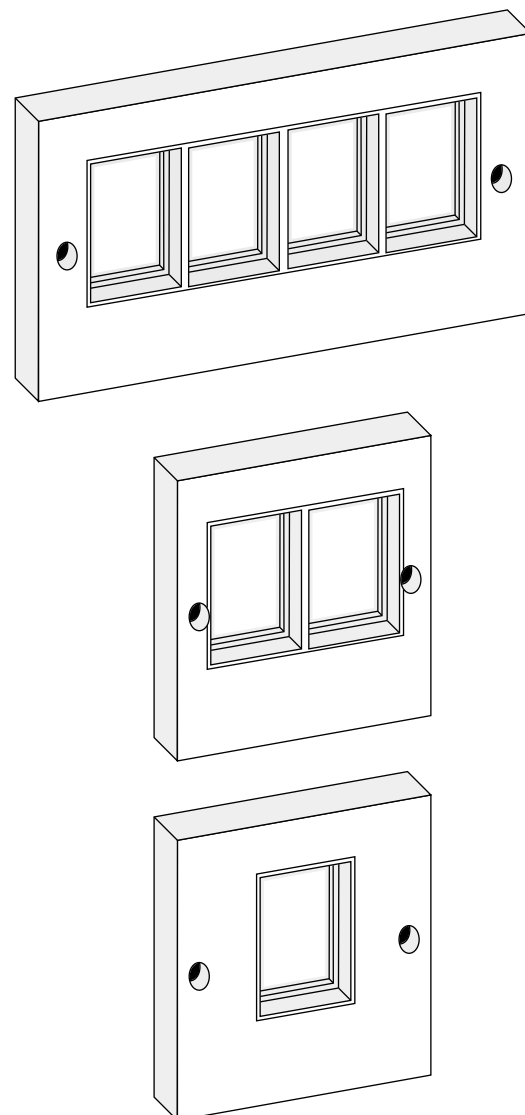

Features and Benefits

The MOD-SNAP system of wallplates provides a flexible wall outlet solution allowing the fitment of as many 38.5mm x 22mm MODSNAP voice or data outlets as necessary.

The MOD-SNAP single and double gang wallplate system is the basis for this modular range. It comprises of a single gang wallplate, available with one or two apertures and a double gang wallplate with four apertures.

Any combination of voice or data modules can be fitted. In addition a blank module is available to fill in any apertures not currently required in the system. This facilitates simple and convenient future expansion. The polished face of these wallplates offers quality finish, ideal for office installations. The styling also compliments most UK style electrical power outlets.

- Single gang, one or two outlets
- Double gang, four outlets
- Fixing screws provided
- Quality polished finish
- Accepted by all UK backboxes

ORDERING INFORMATION

Order No.	SAP No.	Description
42-311-02	Consult Molex	Single Gang Wallplate, Single Aperture 86mm x 86mm Aperture
42-312-02	Consult Molex	Single Gang Wallplate, Double Aperture 86mm x 86mm Aperture
42-314-02	Consult Molex	Double Gang Wallplate, Four Aperture, 86mm x 146mm Aperture
Accessories		
42-200-02	Consult Molex	Blank Module