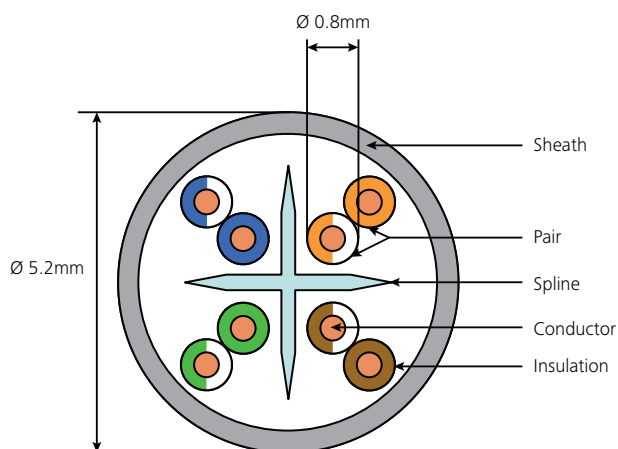

#### Cable Standards

##### Cable Sheath

- IEC 60332-1

## Cable Construction

Product Performance	
<b>Core</b>	
Core Conductor:	26 AWG Stranded Copper Wire
Conductor Diameter:	0.16±0.02mm
Insulation:	HDPE
Insulation Diameter:	0.80±0.05mm
Twisting:	2 cores to the pair
Pair Colour:	Blue-White/Blue, Orange-White/Orange, Green-White/Green, Brown-White/Brown
<b>Final Assembly</b>	
Cable	4 pairs to the core
Sheath	LSOH Blue, Green, Grey, Red, Yellow
Outer Diameter	5.2mm ± 0.3mm
<b>Mechanical and Environmental</b>	
Temp. Operation	-20°C to +75°C
Min. Bend Radius	
During Installation:	8 x outer diameter
During Operation:	12 x outer diameter
Max. Tensile Force:	
During Installation	110N
Packaged Weight	42kg/km