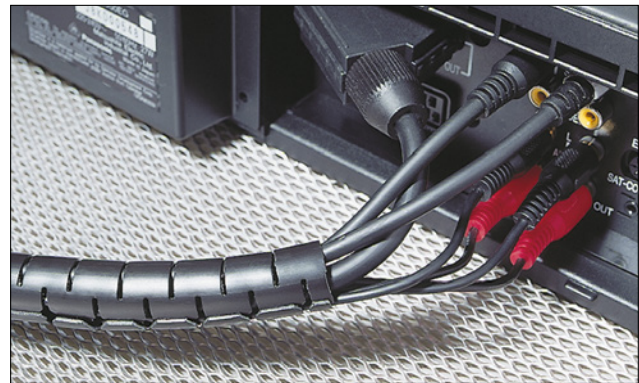

Helawrap Cable Cover

- Helawrap HWPP

Helawrap is used to bundle and protect cables in the electrical industry, panel building, machine, automotive and truck manufacturing. Helawrap in 25m lengths is the time-saving solution for industrial applications.

Helawrap in practical 2m lengths is designed for domestic and office use. It puts an end to the cable chaos associated with PCs, TVs and Hi-Fi systems.

Features and Benefits

- Ideal solution for bundling, protecting, mounting and routing cables
- Quick and effortless to apply
- Good abrasion protection
- Special profile enables branching off cable at any point
- Can be removed and reapplied often
- Available in several colours and sizes
- Handy applicator tool included

MATERIAL	Polypropylene (PP)
Operating Temperature	-60 °C to +110 °C, intermittent +140 °C
Flammability	UL94 HB

Helawrap made of flame-retardant polyamide 6 can be found in the Engineered Solutions Catalogue.

One Step to the Web!

Complete cable management for home and office.