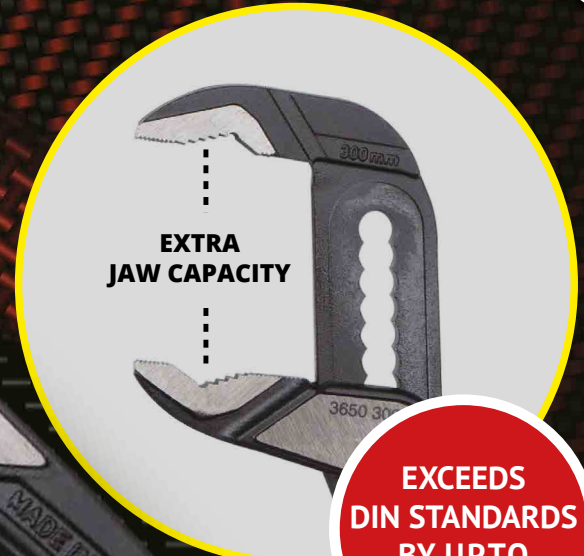

# Waterpump Pliers 3650 Range

**NEW!**

- > Slim, long jaws for confined spaces
- > Box joint design for extra stability
- > Special alloy drop forged steel, hardened for exceptional strength & durability

**EXCEEDS  
DIN STANDARDS  
BY UPTO  
80%**

# Waterpump Pliers 3650 Range

**NEW!**

USEABLE  
JAW CAPACITY  
38mm

**80% above DIN standard**

**175mm**

USEABLE  
JAW CAPACITY  
47mm

**50% above DIN standard**

**250mm**

USEABLE  
JAW CAPACITY  
58mm

**45% above DIN standard**

**300mm**