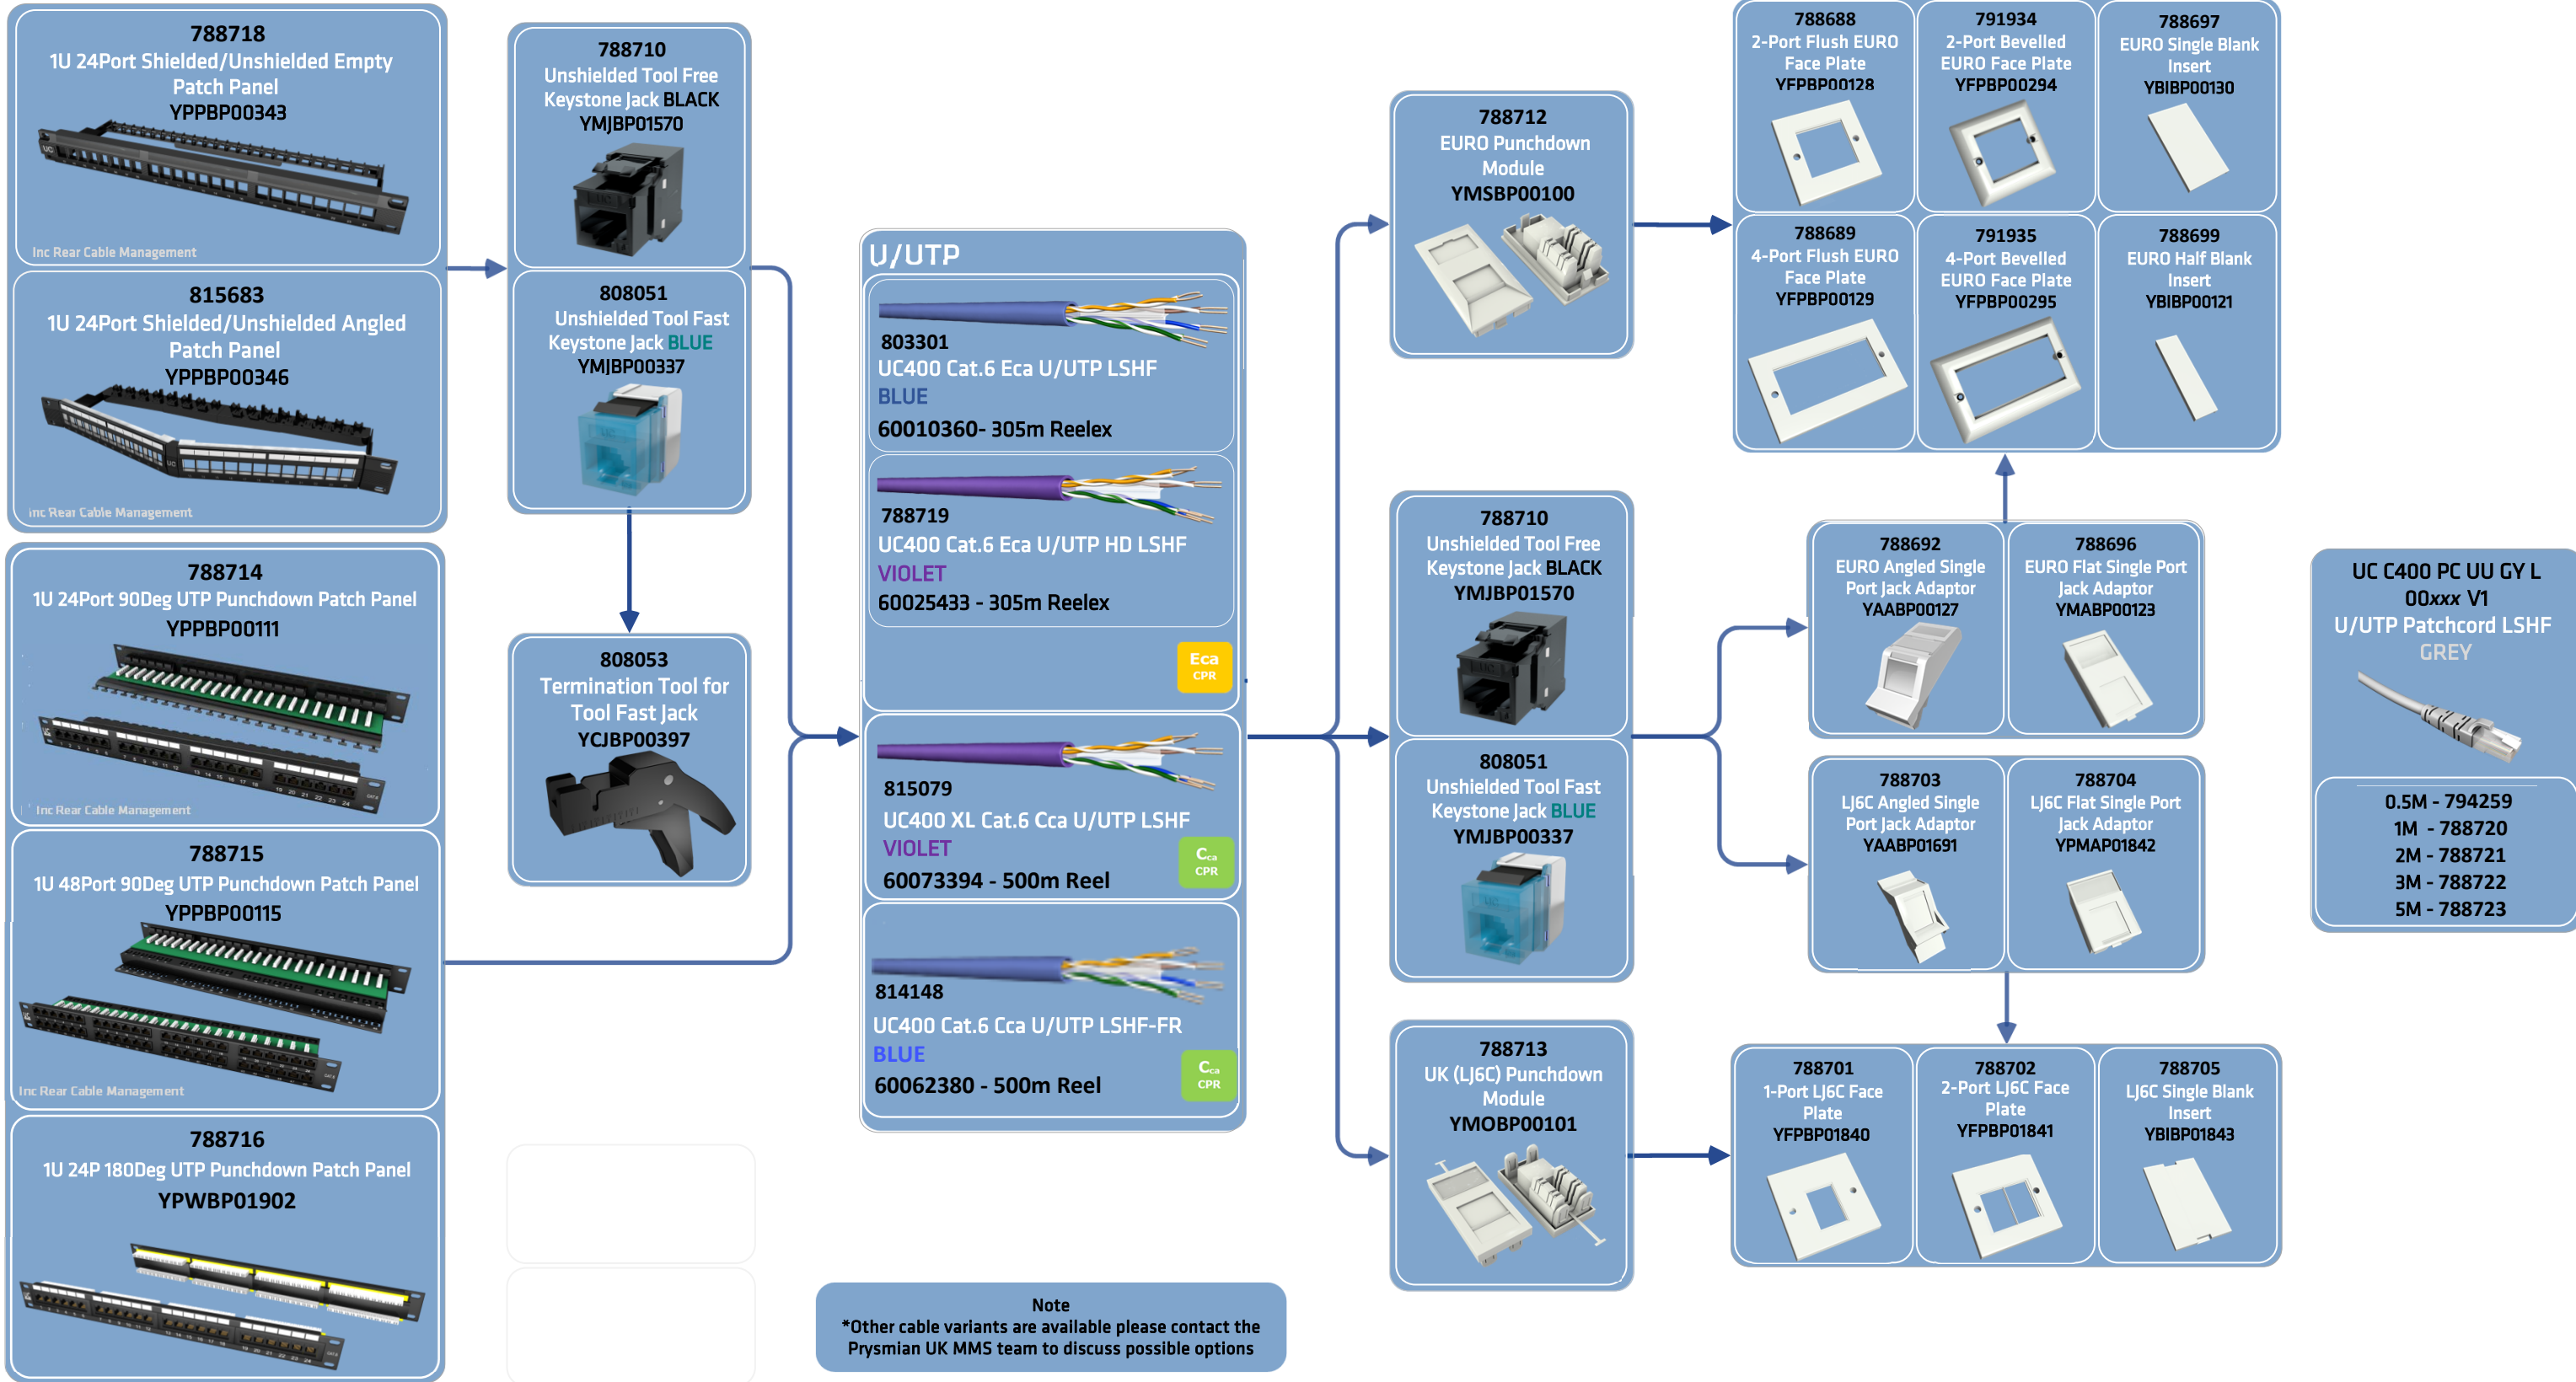

FLOOR DISTRIBUTOR

INSTALLATION CABLE*

WALL OUTLET/CONSOLIDATION POINT

Note
*Other cable variants are available please contact the Prysmian UK MMS team to discuss possible options