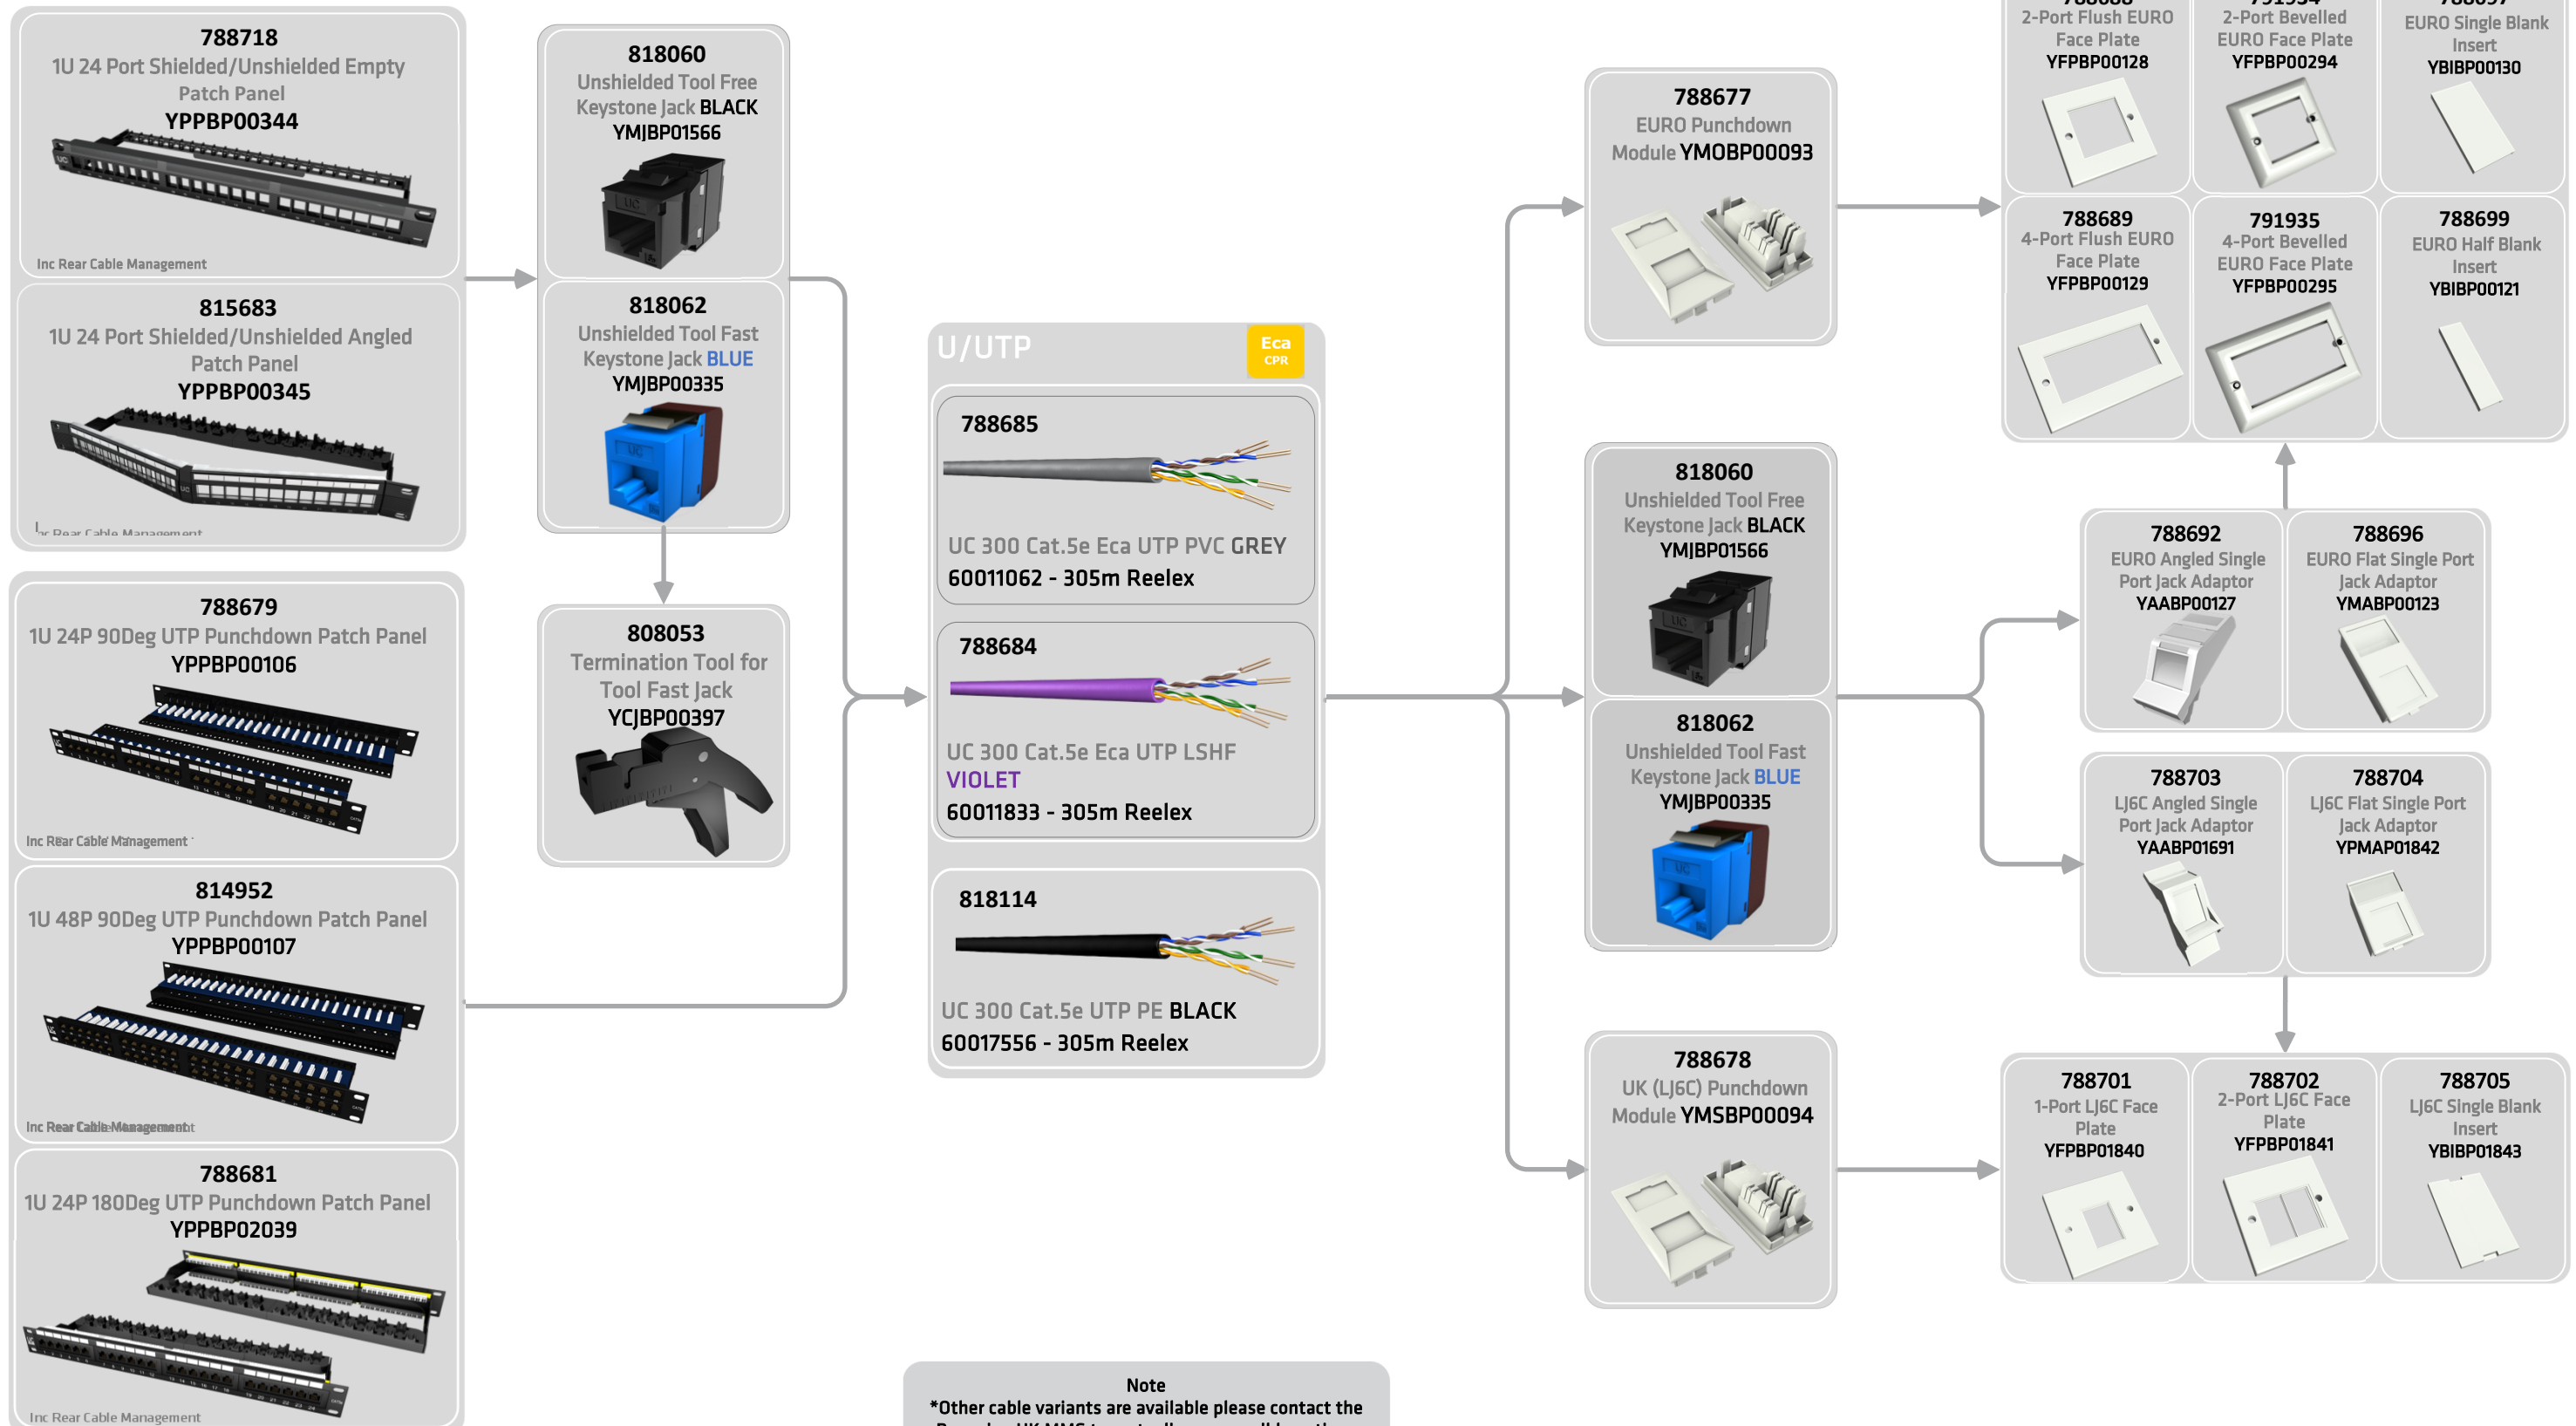

FLOOR DISTRIBUTOR

INSTALLATION CABLE*

WALL OUTLET/CONSOLIDATION POINT

Note
*Other cable variants are available please contact the Prysmian UK MMS team to discuss possible options