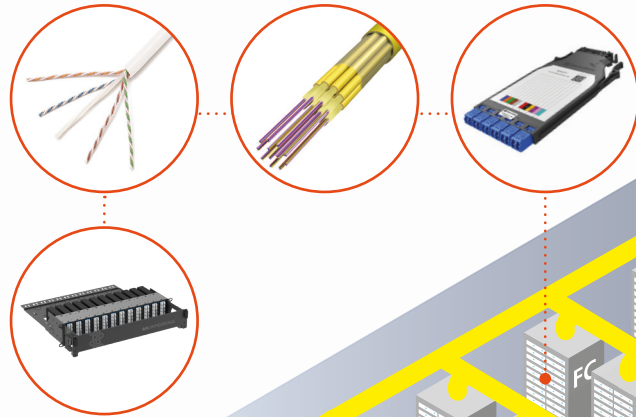

01 Cabling Systems