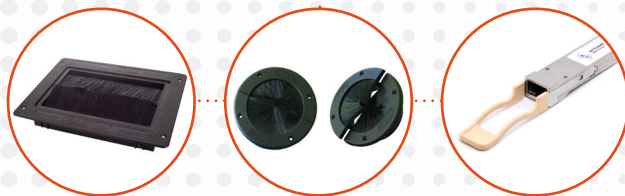

08 Accessories