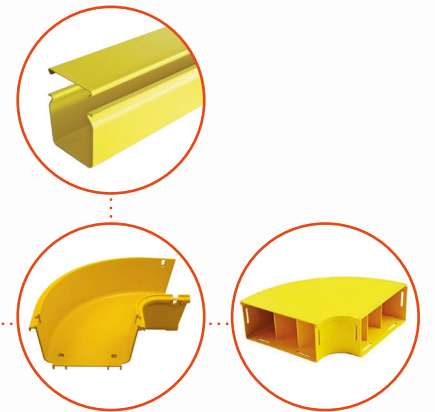

04 Containment