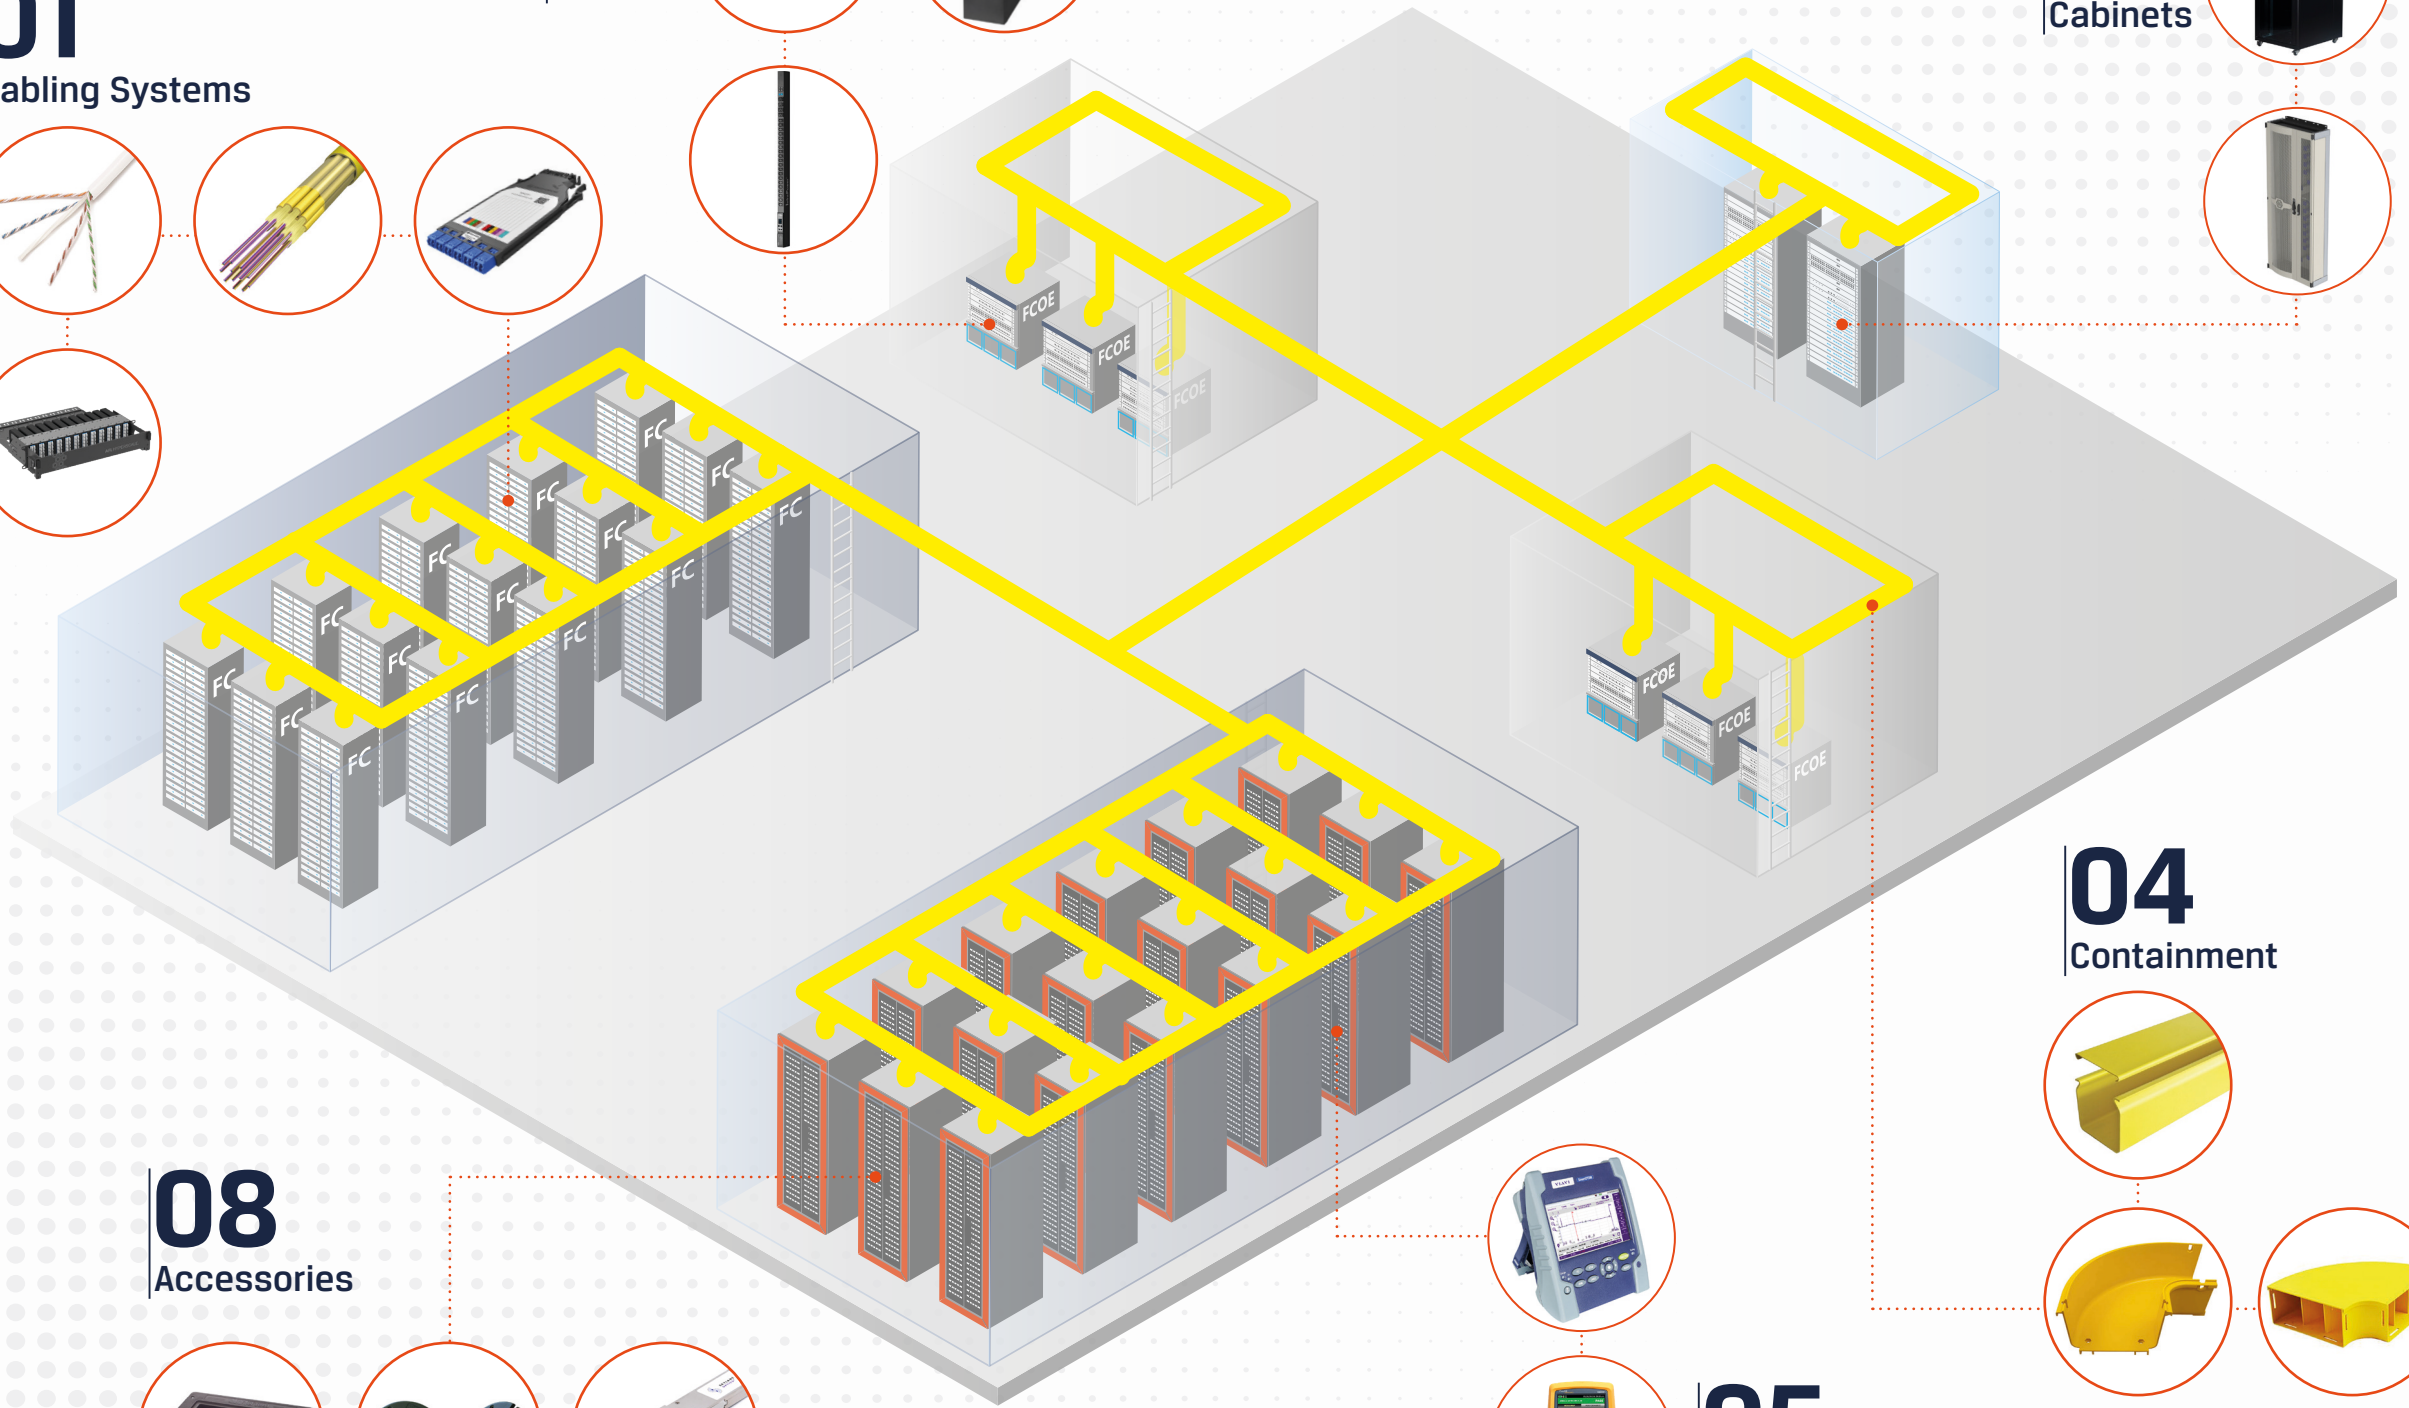

01 Cabling Systems

02 Power

03 Cabinets

04 Containment

08 Accessories

05 Test Equipment

01 Cabling Systems

Our proven Premier end-to-end Copper and Fibre solutions support High Density, High Bandwidth data infrastructure.

AFL HYPERSCALE
COMMSCOPE *ideaoptical*
HELLERMANN TYTON HUBER+SUHNER SIEMON

02 Power

Rack mount Power distribution Units (PDU's) help to manage power capacity reduce downtime and improve energy efficiency whilst uninterruptible power supplies continuity of operation for critical environments.

EATON
Powering Business Worldwide
RITTAL enLOGIC
SALICRU

03 Cabinets

We offer a comprehensive range of data, server and co-lo cabinets. Optical distribution frames (ODF's) optimised for high density cable management. Offer easy installation, accessibility and modularity