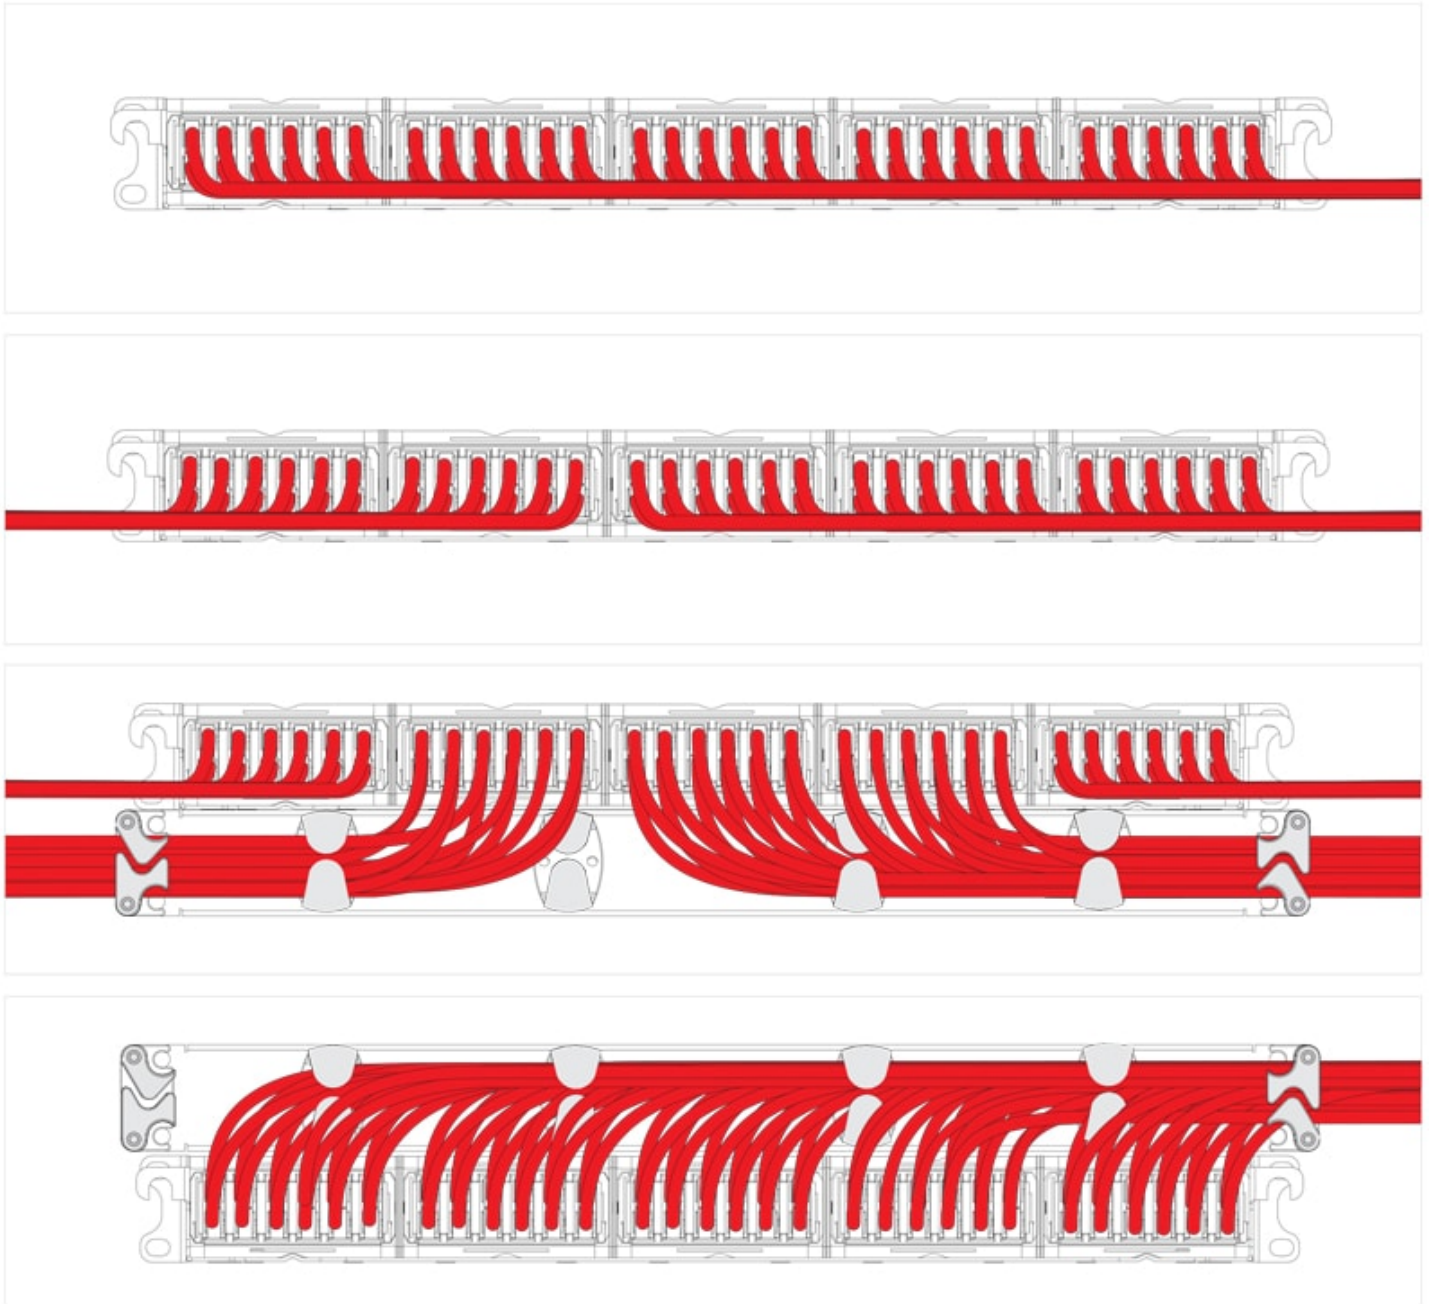

U-Series 1RU Housing

Description

The U-Series 1RU Housing can house up to 5 U-Series cassettes with the capacity to scale up to 120 LC ports and 960 fibers using an MPO interface. Compact to facilitate installation in shallow-depth racks, it allows for front and rear cassette installation and is compatible with U-Series MPO, pre-terminated, and splice cassettes.

Features and Benefits

- Up to 120 LC ports in 1RU
- Compact size for installation in shallow-depth racks
- Front and rear cassette access
- Cable management accessories
- Up to 960 fibers using MPO interface
- Secure, easy-access lock/release mechanism
- Facilitated patch cord installation

Applications

- Data center
- Enterprise / Campus
- Central Office / POP
- LAN

Specifications

Element	Characteristic
Height	44.4mm
Width	479mm
Depth (base including brackets)	226mm
Weight (without packaging)	1.2 kg
Maximum fiber count	60f (LC/SC), 120f (LC), 960f (MPO)
Maximum number of U-Series cassettes	5
Cable entry	Left and right
Operating temperature	-20°C to +50°C
Designed in accordance with	TIA/EIA 568.C, ISO/IEC 11801, EN50173, IEC60304, IEC61754
Materials compliant to	RoHS, Reach / SVHC

External Housing - Side Wall

Material	ABS
Color	Black

1RU Side Brackets and Rear Cable Management

Material	CR4 Steel
Material thickness	1.5mm
Color	Black

1RU Front Door

Material	Aluminum
Color	Black

Technical Drawing