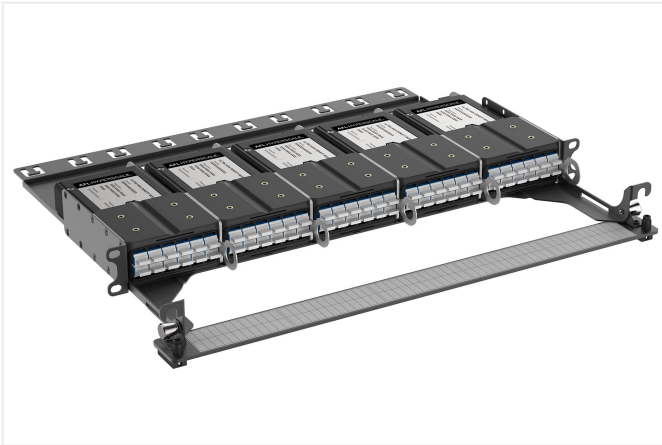

USA

+1-866-814-8615
usasales@afllhyperscale.com

EMEA

+44 1908 441 144
emeasales@afllhyperscale.com

INDIA

+91 80 46874687
indiasales@afllhyperscale.com

APAC

(excluding India)
+86 755 2561 3694
apacsales@afllhyperscale.com

Additional Images