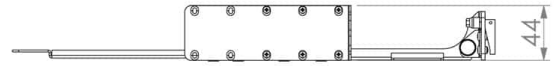

Applications

- Data center
- Enterprise / Campus
- Central Office / POP
- LAN

Specifications

Element	Characteristic
Height	44.4mm
Width	479mm
Depth (base including brackets)	226mm
Weight (without packaging)	1.2 kg
Maximum fiber count	60f (LC/SC), 120f (LC), 960f (MPO)
Maximum number of U-Series cassettes	5
Cable entry	Left and right
Operating temperature	-20°C to +50°C
Designed in accordance with	TIA/EIA 568.C, ISO/IEC 11801, EN50173, IEC60304, IEC61754
Materials compliant to	RoHS, Reach / SVHC

External Housing - Side Wall

Material	ABS
Color	Black

1RU Side Brackets and Rear Cable Management

Material	CR4 Steel
Material thickness	1.5mm
Color	Black

1RU Front Door

Material	Aluminum
Color	Black

Technical Drawing