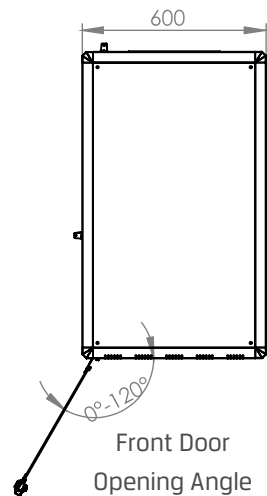

## Technical Drawing

Top View

Bottom View

Front Door  
Opening Angle

Top Inside View

Front View

Side View

Rear View

Dimensions in  
Width & Height

Note: Castors shown fitted for illustration only.

## Part Number

Item Code	Manufacturer Code	Product Description	Height	Width	Depth
824326	LN-FS26U6010-BL-121	19" Free Standing Cabinet	26U	600mm	1000mm