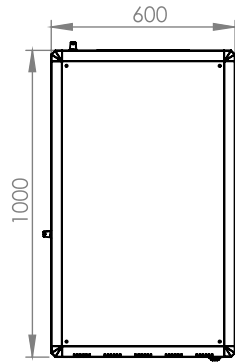

## Technical Drawing

Top View

Bottom View

Front Door  
Opening Angle

Top Inside View

Front View

Side View

Rear View

Dimensions in  
Width & Height

Note: Castors shown fitted for illustration only.

## Part Number

Item Code	Manufacturer Code	Product Description	Height	Width	Depth
824326	LN-FS26U6010-BL-121	19" Free Standing Cabinet	26U	600mm	1000mm