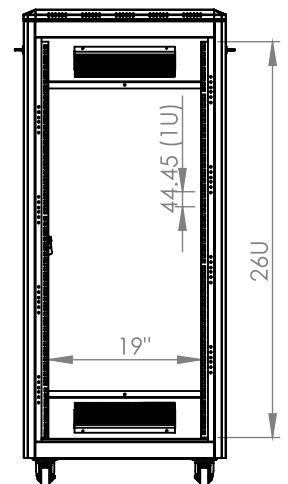

## Technical Drawing

Top View

Bottom View

Front Door  
Opening Angle

Top Inside View

Front View

Side View

Rear View

Dimensions in  
Width & Height

Note: Castors shown fitted for illustration only.

## Part Number

Item Code	Manufacturer Code	Product Description	Height	Width	Depth
824326	LN-FS26U6010-BL-121	19" Free Standing Cabinet	26U	600mm	1000mm