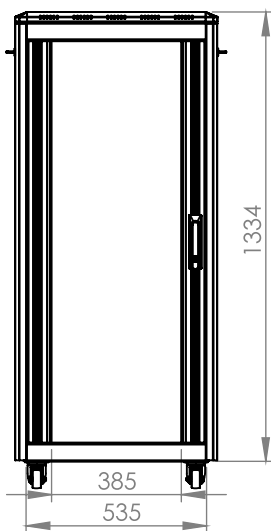

## Technical Drawing

Top View

Bottom View

Front Door  
Opening Angle

Top Inside View

Front View

Side View

Rear View

Dimensions in  
Width & Height

Note: Castors shown fitted for illustration only.

## Part Number

Item Code	Manufacturer Code	Product Description	Height	Width	Depth
824326	LN-FS26U6010-BL-121	19" Free Standing Cabinet	26U	600mm	1000mm