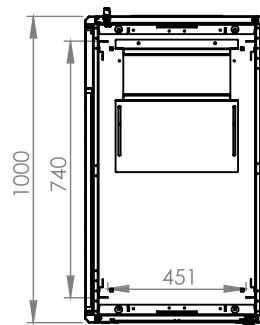

## Technical Drawing

Top View

Bottom View

Front Door  
Opening Angle

Top Inside View

Front View

Side View

Rear View

Dimensions in  
Width & Height

Note: Castors shown fitted for illustration only.

## Part Number

Item Code	Manufacturer Code	Product Description	Height	Width	Depth
824326	LN-FS26U6010-BL-121	19" Free Standing Cabinet	26U	600mm	1000mm