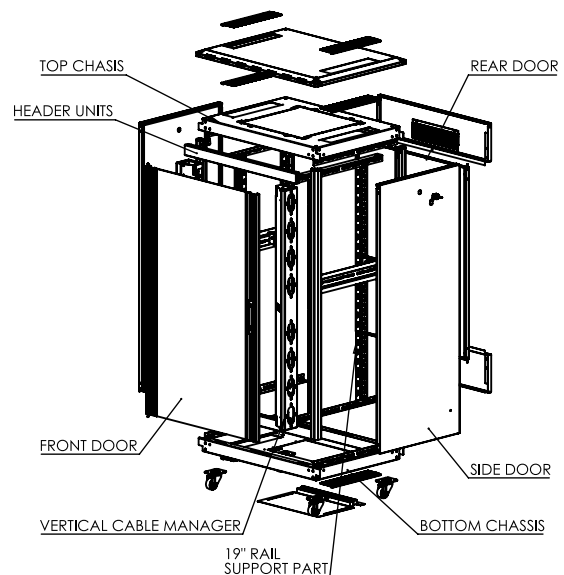

DYNAMIC DATA CABINET

Technical Information

Features

- Aluminium glass framed front door with swing handle and single point locking
- All with lockable & removable side panels
- Rear doors with single point locking barrel lock
- Cabinet sizes from 22U to 42U have rear top & bottom position with 3U brushed cable entry panels
- 800 wide variants also have top & base section fitted with brush cable entry panels
- 800mm wide variants have front vertical cable manager with hinged covers
- Base sliding cable entry panel
- U height markings (top to bottom & bottom to top)
- Side horizontal support bars
- Levelling feet fitted
- Earth kit supplied loose
- Castor kit supplied loose (2 with brakes, 2 without)

Specification

Loading Capacity

Weight load capacity 600kg

Note: Castors shown fitted for illustration only.