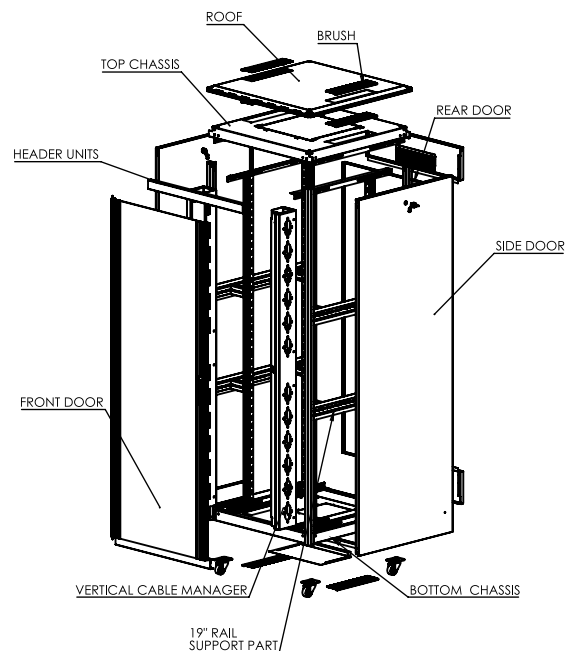

DYNAMIC DATA CABINET

Technical Information

Features

- Aluminium glass framed front door with swing handle and single point locking
- All with lockable & removable side panels
- Rear doors with single point locking barrel lock
- Cabinet sizes from 22U to 42U have rear top & bottom position with 3U brushed cable entry panels
- 800 wide variants also have top & base section fitted with brush cable entry panels
- 800mm wide variants have front vertical cable manager with hinged covers
- Base sliding cable entry panel
- U height markings (top to bottom & bottom to top)
- Side horizontal support bars
- Levelling feet fitted
- Earth kit supplied loose
- Castor kit supplied loose (2 with brakes, 2 without)

Specification

Loading Capacity

Weight load capacity 600kg

Note: Castors shown fitted for illustration only.