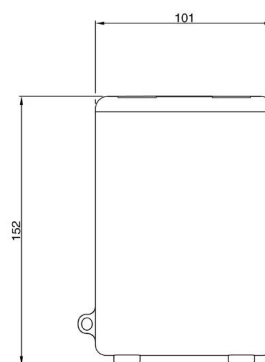

IP65 Wall Outlet

Technical information

Features:

- ◆ Suitable for use in industrial or external environments
- ◆ IP65 rated
- ◆ Weatherproof
- ◆ Supplied with IP65 gland suitable for cable 4-8mm diameter
- ◆ 20mm knock-outs located top, bottom, side and back
- ◆ Padlock facility
- ◆ Fitted with 50x50 Euro faceplate
- ◆ Accepts industry standard 25x50 Euro modules & keystone adaptors

Specifications

Material	Fire Retardant ABS
Colour	Grey - RAL7032
Dimensions	152 x 83 x 101mm

Tolerance +/- 0.5mm

Part Number

Item	Description	Faceplate	IP Rating	Accessories	Colour
821473	Weatherproof Wall Outlet	50x50	IP65	Unloaded	Grey