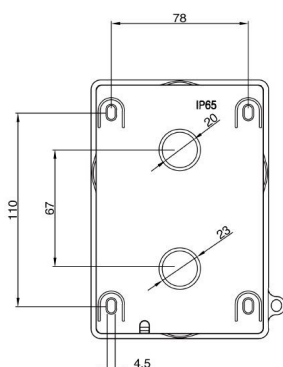

IP65 Wall Outlet

Technical information

Features:

- ◆ Suitable for use in industrial or external environments
- ◆ IP65 rated
- ◆ Weatherproof
- ◆ Supplied with IP65 gland suitable for cable 4-8mm diameter
- ◆ 20mm knock-outs located top, bottom, side and back
- ◆ Padlock facility
- ◆ Fitted with 50x50 Euro faceplate
- ◆ Accepts industry standard 25x50 Euro modules & keystone adaptors

Specifications

Material	Fire Retardant ABS
Colour	Grey - RAL7032
Dimensions	152 x 83 x 101mm

Tolerance +/- 0.5mm

Part Number

Item	Description	Faceplate	IP Rating	Accessories	Colour
821473	Weatherproof Wall Outlet	50x50	IP65	Unloaded	Grey