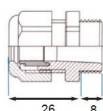

IP65 Wall Outlet

Technical information

Features:

- ◆ Suitable for use in industrial or external environments
- ◆ IP65 rated
- ◆ Weatherproof
- ◆ Supplied with IP65 gland suitable for cable 4-8mm diameter
- ◆ 20mm knock-outs located top, bottom, side and back
- ◆ Padlock facility
- ◆ Fitted with 50x50 Euro faceplate
- ◆ Accepts industry standard 25x50 Euro modules & keystone adaptors

Specifications

Material	Fire Retardant ABS
Colour	Grey - RAL7032
Dimensions	152 x 83 x 101mm

Tolerance +/- 0.5mm

Part Number

Item	Description	Faceplate	IP Rating	Accessories	Colour
821473	Weatherproof Wall Outlet	50x50	IP65	Unloaded	Grey