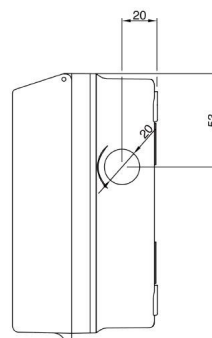

IP65 Wall Outlet

Technical information

Features:

- ◆ Suitable for use in industrial or external environments
- ◆ IP65 rated
- ◆ Weatherproof
- ◆ Supplied with IP65 gland suitable for cable 4-8mm diameter
- ◆ 20mm knock-outs located top, bottom, side and back
- ◆ Padlock facility
- ◆ Fitted with 50x50 Euro faceplate
- ◆ Accepts industry standard 25x50 Euro modules & keystone adaptors

Specifications

Material	Fire Retardant ABS
Colour	Grey - RAL7032
Dimensions	152 x 83 x 101mm

Tolerance +/- 0.5mm

Part Number

Item	Description	Faceplate	IP Rating	Accessories	Colour
821473	Weatherproof Wall Outlet	50x50	IP65	Unloaded	Grey