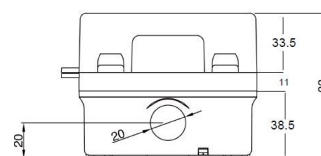

IP65 Wall Outlet

Technical information

Features:

- ◆ Suitable for use in industrial or external environments
- ◆ IP65 rated
- ◆ Weatherproof
- ◆ Supplied with IP65 gland suitable for cable 4-8mm diameter
- ◆ 20mm knock-outs located top, bottom, side and back
- ◆ Padlock facility
- ◆ Fitted with 50x50 Euro faceplate
- ◆ Accepts industry standard 25x50 Euro modules & keystone adaptors

Specifications

Material	Fire Retardant ABS
Colour	Grey - RAL7032
Dimensions	152 x 83 x 101mm

Tolerance +/- 0.5mm

Part Number

Item	Description	Faceplate	IP Rating	Accessories	Colour
821473	Weatherproof Wall Outlet	50x50	IP65	Unloaded	Grey