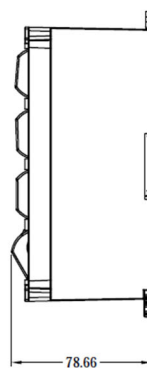

DIN RAIL BOX, 8 PORT

Technical information

Suitable for mounting on industry standard 35mm DIN rails this 8 port box will accommodate up to 8 keystone jacks. Accepts copper, fibre and AV keystone jacks with earth bonding facility for shielded jacks. The Ultima DIN Rail Box can also be mounted on any flat surface using the two screw fixing holes.

- Mount up to 8 keystone jacks
- Jack holders rotate for top or bottom cable entry
- Suitable for use with a wide range of media
- Securely latches on to 35mm DIN rails
- Suitable for mounting on any flat surface
- Dimensions : 172 x 78 x 56mm

Supplied with fixing screws, labels and earth strap

Item	Description	Total Height	Width	Depth
821014	Multimedia Keystone Outlet Box, 8 Way,	172mm	56mm	78mm

Comtec Cable Accessories Limited, Cardinal Distribution Park, Godmanchester, Huntingdon, England, PE29 2XJ