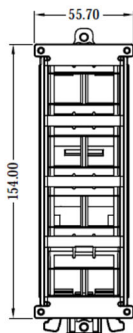

DIN RAIL BOX, 8 PORT

Technical information

Suitable for mounting on industry standard 35mm DIN rails this 8 port box will accommodate up to 8 keystone jacks. Accepts copper, fibre and AV keystone jacks with earth bonding facility for shielded jacks. The Ultima DIN Rail Box can also be mounted on any flat surface using the two screw fixing holes.

- Mount up to 8 keystone jacks
- Jack holders rotate for top or bottom cable entry
- Suitable for use with a wide range of media
- Securely latches on to 35mm DIN rails
- Suitable for mounting on any flat surface
- Dimensions : 172 x 78 x 56mm

Supplied with fixing screws, labels and earth strap

Item	Description	Total Height	Width	Depth
821014	Multimedia Keystone Outlet Box, 8 Way,	172mm	56mm	78mm

Comtec Cable Accessories Limited, Cardinal Distribution Park, Godmanchester, Huntingdon, England, PE29 2XJ