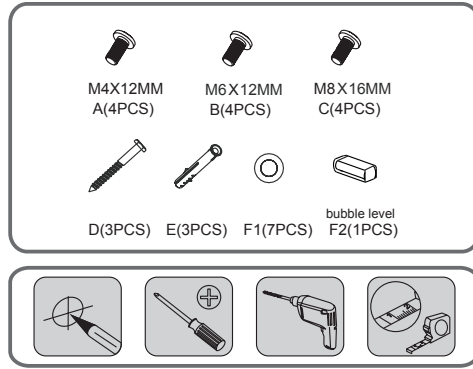

820931

STEP1A Solid concrete mounting

STEP1B Woodstud mounting

STEP2A Attach bracket to the screen

STEP3 Hang the TV onto the mounted bracket