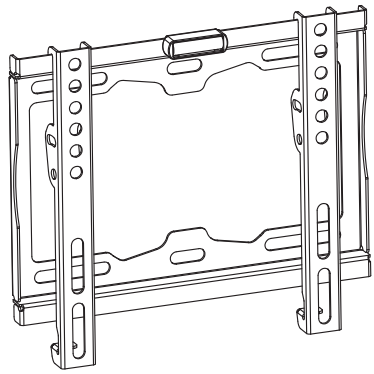

820931

STEP1A Solid concrete mounting

STEP1B Woodstud mounting

STEP2A Attach bracket to the screen

STEP3 Hang the TV onto the mounted bracket