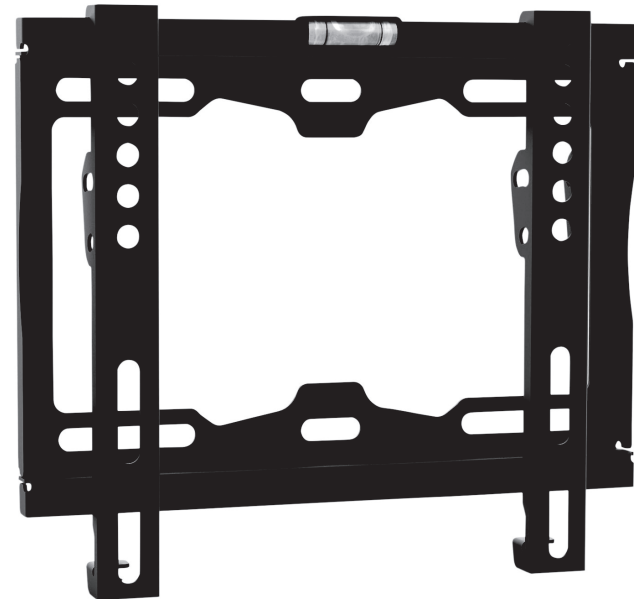

PRODUCT SAFETY

- Prior to the installation of this product, the installation instructions should be read and completely understood. The installation instructions must be read to prevent personal injury and property damage. Keep these installation instructions in an easily accessible location for future reference.
- CAUTION: Do not exceed maximum load capacity. Use with products exceeding the maximum load capacity may cause serious injury. See appliance instructions.
- Do not install on a structure that is prone to vibration, movement or chance of impact as this may result in damage to the display and/or damage to the stand.
- Do not place near a heater, fireplace, air conditioning, in direct sunlight or any other heat producing source as this may result in damage to the display and could increase the risk of fire.
- It is recommended that two people perform the installation. Injury and/or damage can result from dropping or mishandling the display.
- These installation instructions are an aid to installation and cannot cover all eventualities. If you have any concerns regarding the mounting of the bracket you should consult an expert.
- CAUTION: Before installation the mounting area should be checked that it is suitable for the weight of the bracket and screen and is free from pipes, electric cables or any other obstructions.

820931

STEP1A Solid concrete mounting

STEP1B Woodstud mounting

STEP2A Attach bracket to the screen

STEP3 Hang the TV onto the mounted bracket