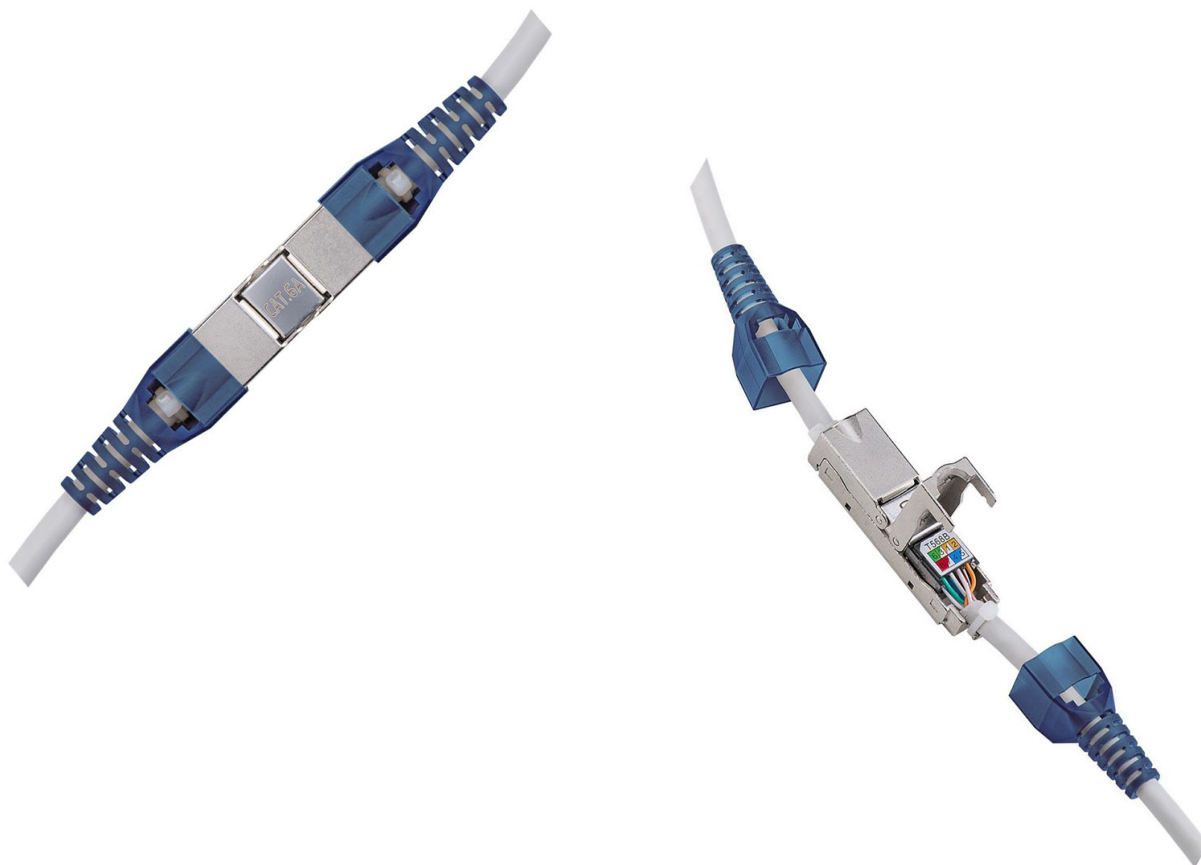

# CAT 6A CABLE EXTENDER

### Features:

- ◆ Enables joining of two cables
- ◆ Suitable for solid and stranded wires
- ◆ Suitable for shielded and unshielded cables
- ◆ Compatible with Cat6A, Cat6 and Cat5e cables
- ◆ Toolless termination
- ◆ Ideal for relocation of patch panels or work area outlets
- ◆ Can be used to repair broken or damaged cables or switch from an external grade cable to an internal one

### Specifications

Dimensions	18 x 26 x 39mm
Solid Conductors	0.5 to 0.64mm
Stranded Conductors	0.61 to 0.76mm
Cable Diameter	5.0 to 9.7mm

### Part Number

Item	Description	Type	Termination	Colour
816763	Cat 6A Cable Extender	Shielded	Toolless	Silver/Blue