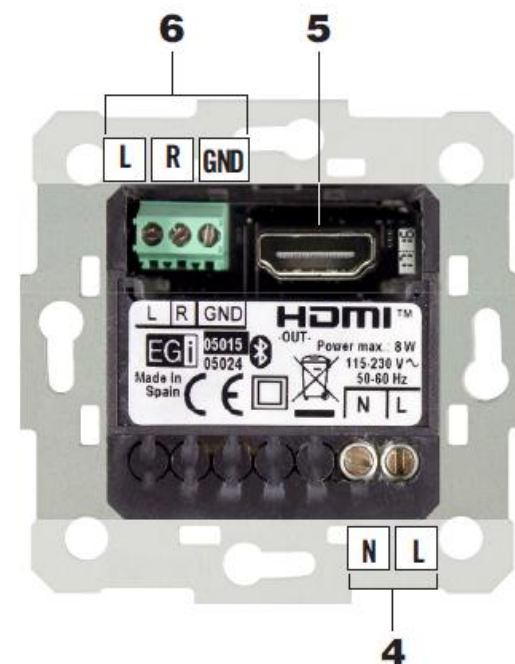

## NX-05015-BS Bluetooth Receiver wall plate USB Charging and HDMI Stainless

### UK Wall plate with Bluetooth Receiver USB & HDMI

- Bluetooth® line level audio output, suitable for connecting to a TV set or an external amplifier.
- Female-female HDMI interface for connecting a user's device to a TV set at Full HD definition.
- Fast charge USB output.
- Bluetooth® v4 receiver with A2DP-SINK profile, stereo output and memory for 8 paired devices.
- Bluetooth® status indication LED.
- Button for pairing new devices.
- Automatic device detection (Android, Apple or others) for charge current optimisation
- Powered from mains 115 to 230 V~.
- Colour: black

## NX-05015-BS Bluetooth Receiver wall plate USB Charging and HDMI Stainless

- 1) HDMI Connector
- 2) USB Connection
- 3) Bluetooth Pairing Button/Bluetooth Status LED
- 4) Mains connection 115v/230v
- 5) HDMI Output
- 6) Bluetooth and Audio output