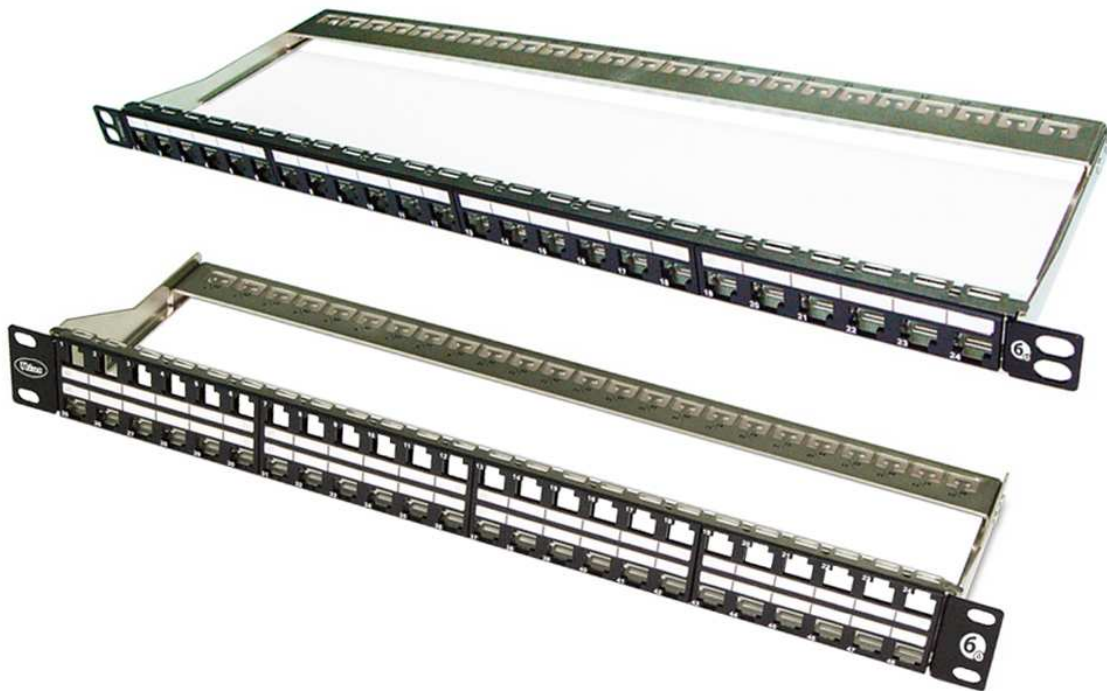

CAT 6A HIGH DENSITY KEYSTONE PATCH PANELS

Technical information

Features:

- ◆ Unloaded panels for keystone jacks
- ◆ Up to 48 ports in 1U
- ◆ Rear cable management bar
- ◆ Protected labelling facility
- ◆ Supplied with Earth wire
- ◆ 25 year Ultima System Warranty

Materials

Panel	SPCC, 1.5mm, Nickel plated
Rear Management Bar	SPCC, 1.5mm, Nickel plated
Front Fascia	ABS-HB
Label Window	PC, UL94V-0
Earth Wire	18 AWG, Green/Yellow, Length: 40cm

Part Numbers

Item	Description	Type	Ports	Height
797557	Cat 6A High Density Keystone Panel, Unloaded	Shielded	24 Port	0.5U
797434	Cat 6A High Density Keystone Panel, Unloaded	Shielded	48 Port	1U