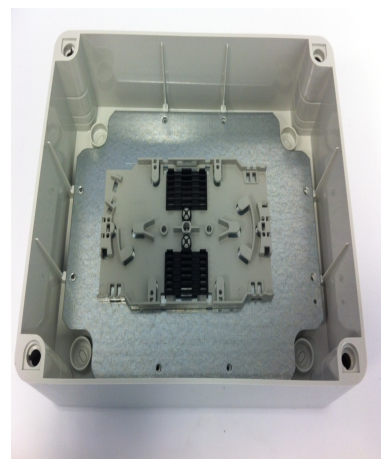

IP56 Rated Boxes FC/ST, SC Duplex, LC Quad

Cable entry 2 x 20mm gland holes

Description

Our range of IP rated wall boxes are constructed to comply with IP56 level of the Ingress Protection Rating Scheme. The boxes can be supplied as Unloaded, ready for you to install the adaptor of your Choice, alternatively they can be pre-loaded complete with your adaptor or simple splice management kit, Can be fitted with up to 24 x FC/ST or 12 x SC Duplex or 12 x LC Quad adaptors.

Technical Specification

Specification	
Width:	200 mm
Depth:	110 mm
Height:	260 mm
Colour:	Grey RAL 7035

Cable entry 2 x 20mm gland holes