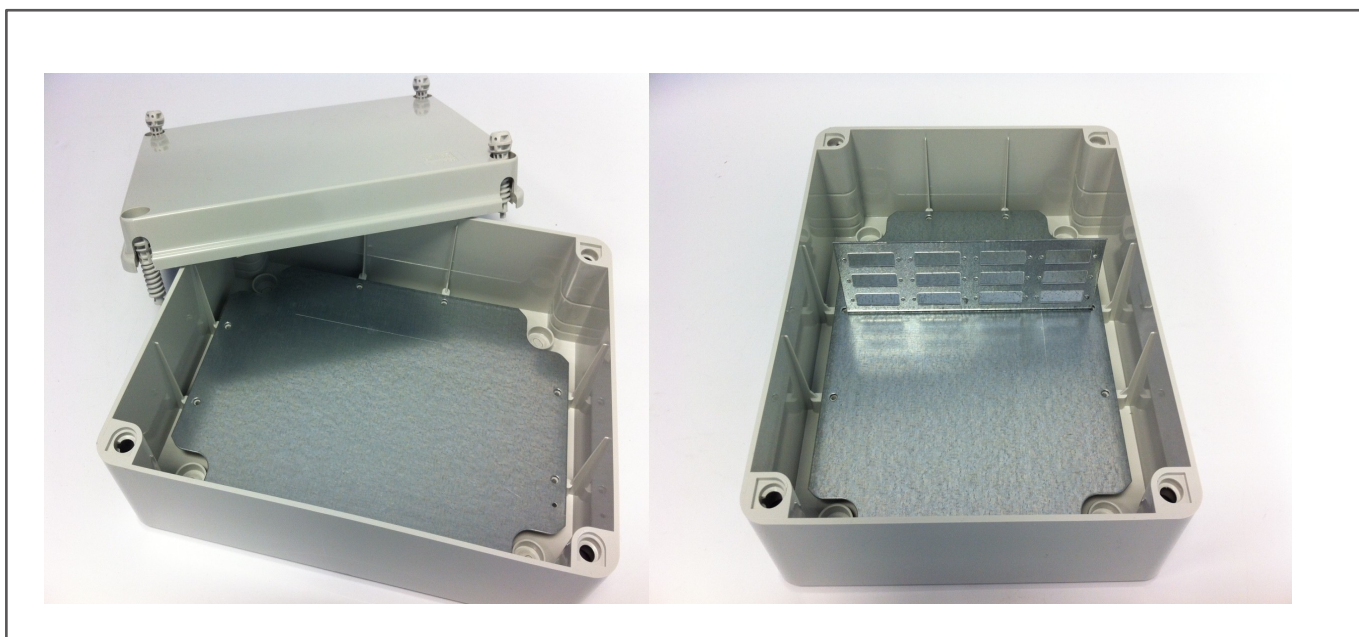

IP56 Rated Boxes FC/ST, SC Duplex, LC Quad

Cable entry 2 x 20mm gland holes

Description

Our range of IP rated wall boxes are constructed to comply with IP56 level of the Ingress Protection Rating Scheme. The boxes can be supplied as Unloaded, ready for you to install the adaptor of your Choice, alternatively they can be pre-loaded complete with your adaptor or simple splice management kit, Can be fitted with up to 24 x FC/ST or 12 x SC Duplex or 12 x LC Quad adaptors.

Technical Specification

Specification	
Width:	200 mm
Depth:	110 mm
Height:	260 mm
Colour:	Grey RAL 7035

Cable entry 2 x 20mm gland holes