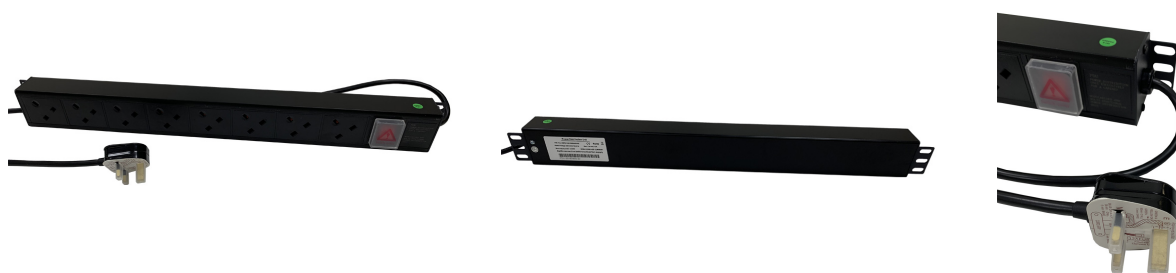

# 13A UK PLUG UNFILTERED POWER DISTRIBUTION UNIT (PDU)

## Technical information

UK and IEC socket unfiltered Power Distribution Units with a 3m power cord terminated with a 3 pin 13Amp fused BS1363 plug.

Designed to be installed and used within networking cabinets and enclosures.

The full Ultima range of PDU's includes filter and surge options with 13A, 16A commando, 32A commando, IEC C14 or C20 plugs.

### Features:

- ◆ 13A UK BS1363 or IEC 320 C13 sockets
- ◆ Switched with switch cover
- ◆ Lightweight, high quality aluminium housing
- ◆ 3m power cord terminated with a 3 pin 13 AMP fused BS1363 plug
- ◆ CE and ROHS compliant
- ◆ Vertically mounted PDU's have 45° angled outlets
- ◆ Horizontally mounted PDU's have 90° angled outlets
- ◆ Max. No. of sockets 12 horizontal, 24 vertical